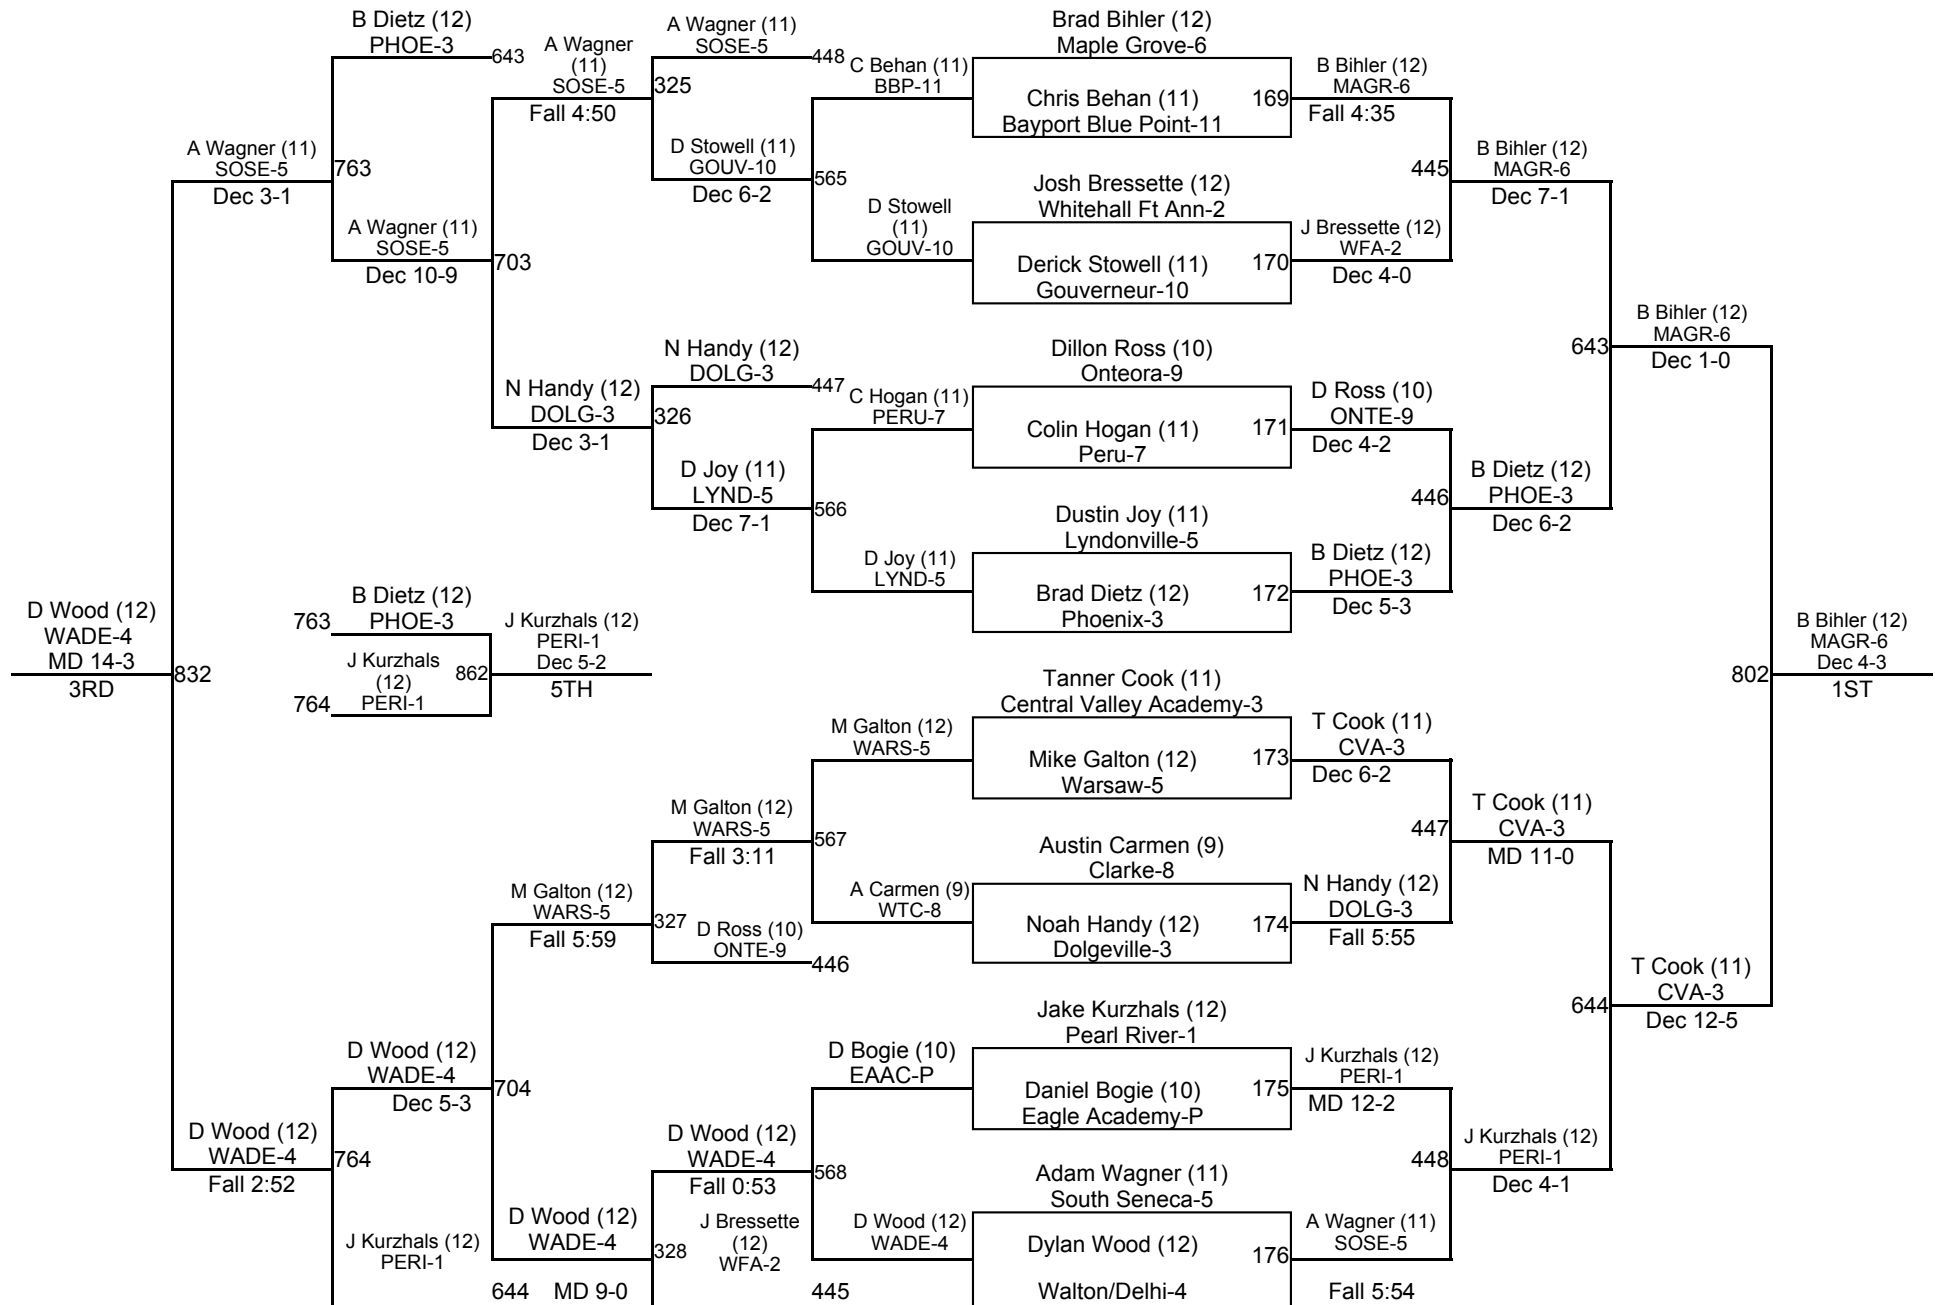

2016 NYSPHSAA State Championships

II-138