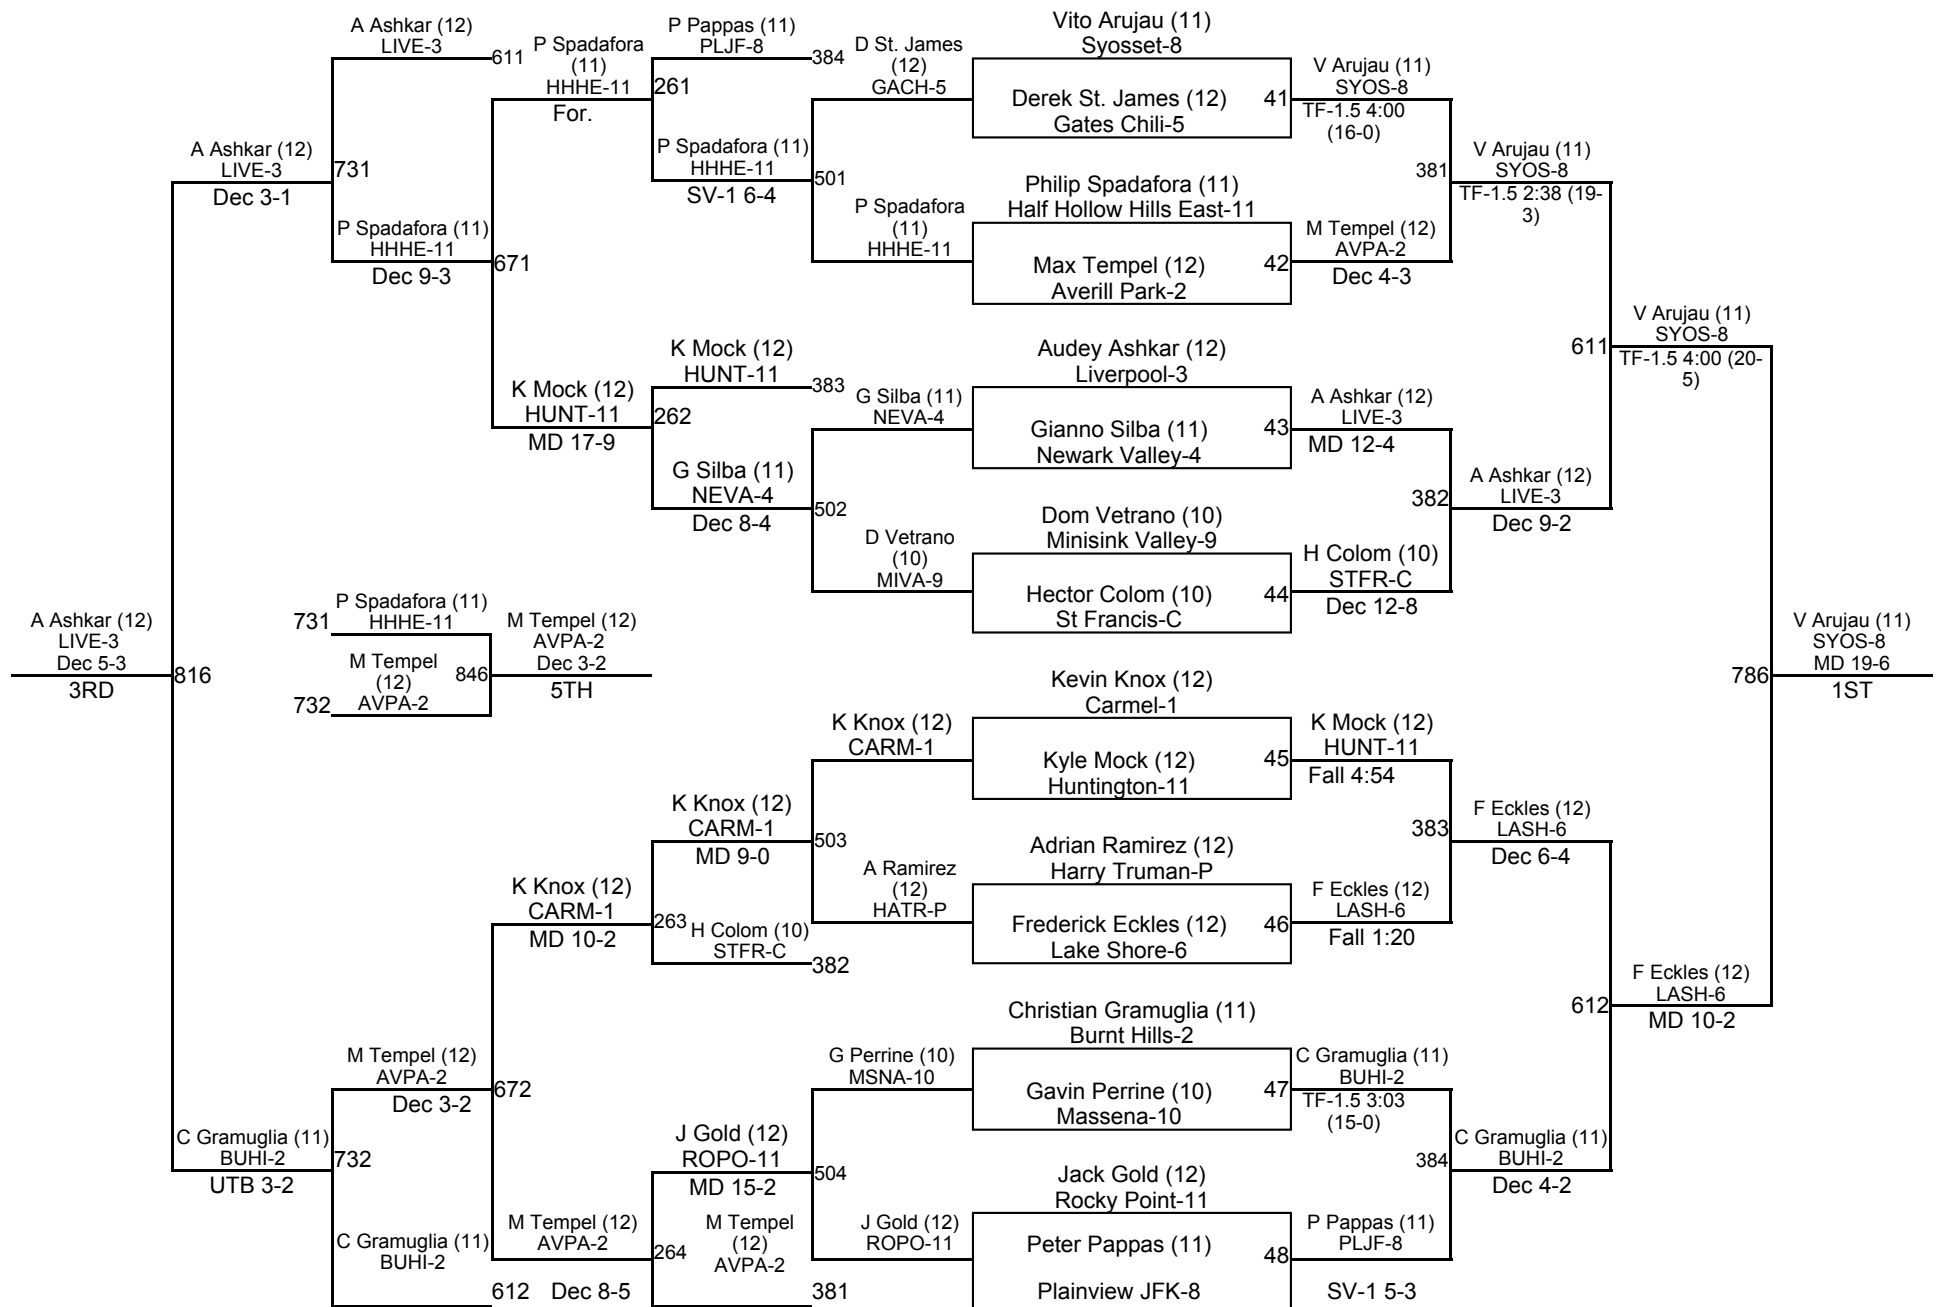

2016 NYSPHSAA State Championships

2016 NYSPHSAA State Championships

I-106

2016 NYSPHSAA State Championships

I-120

2016 NYSPHSAA State Championships

I-132

2016 NYSPHSAA State Championships