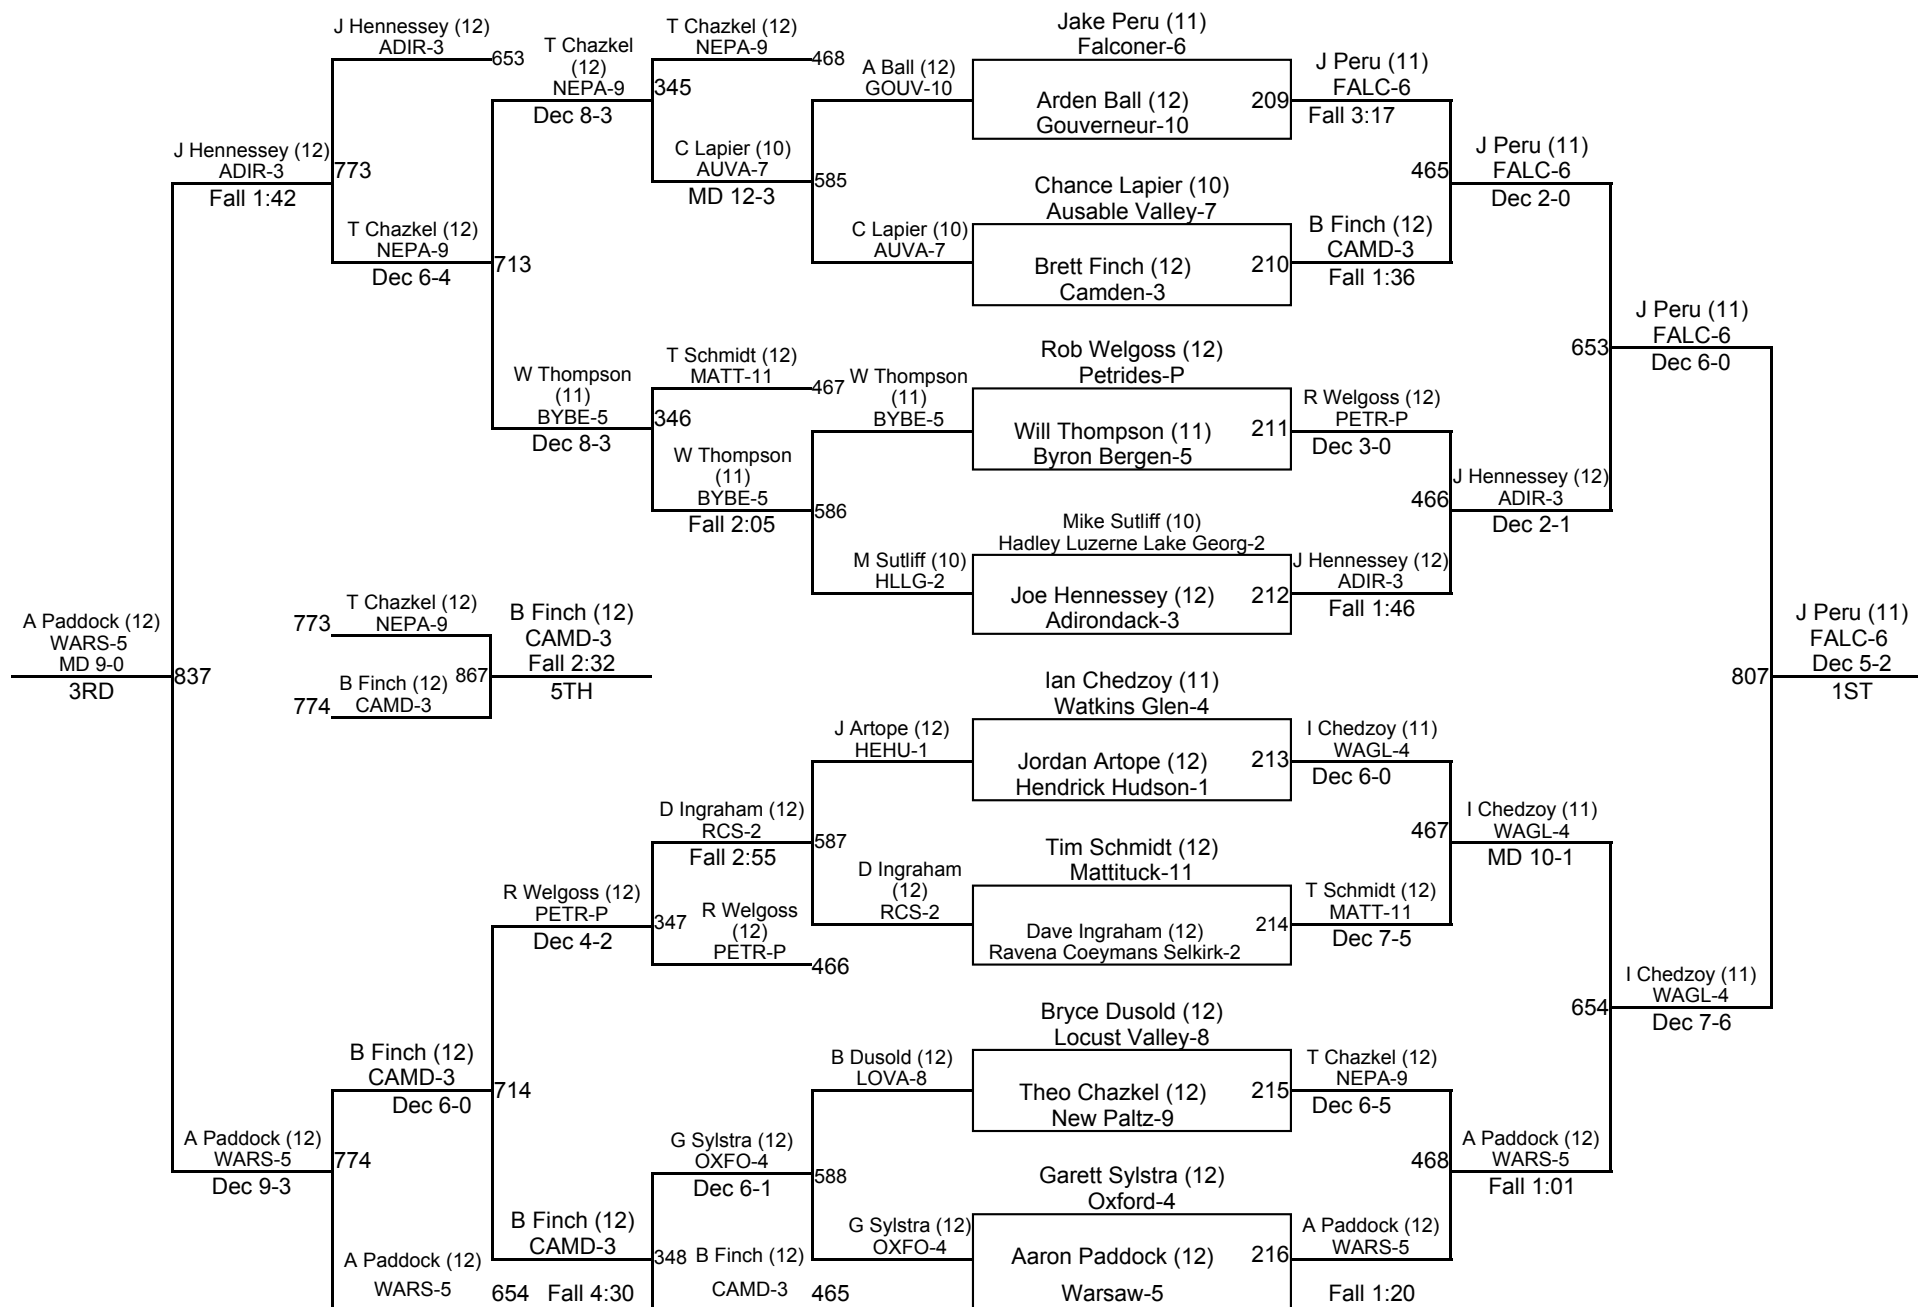

II-160

2016 NYSPHSAA State Championships

II-170

2016 NYSPHSAA State Championships

II-182

2016 NYSPHSAA State Championships

II-195

2016 NYSPHSAA State Championships