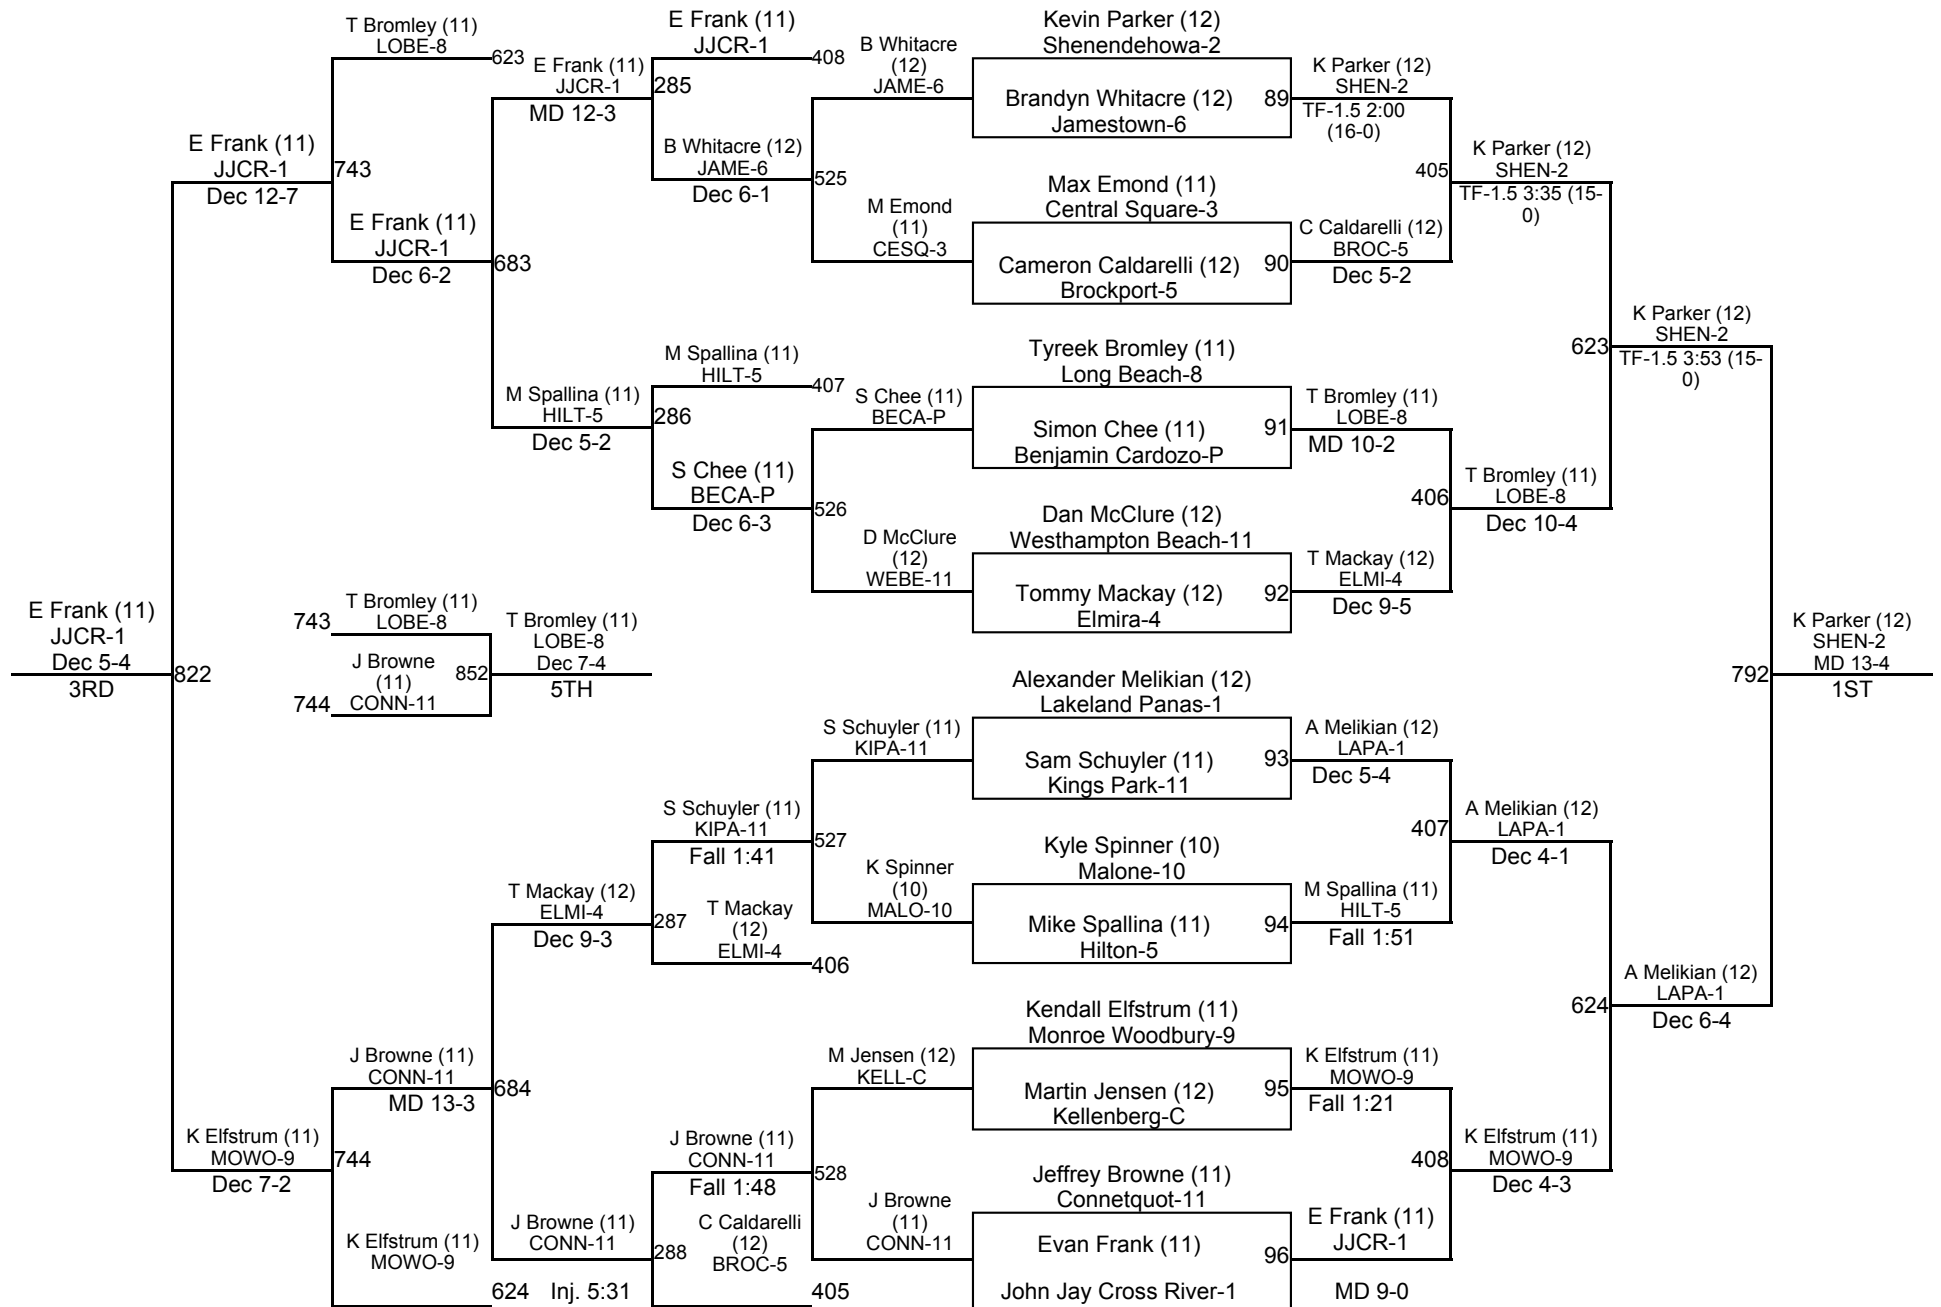

I-138

2016 NYSPHSAA State Championships

I-160

2016 NYSPHSAA State Championships

I-182

2016 NYSPHSAA State Championships

I-285

2016 NYSPHSAA State Championships