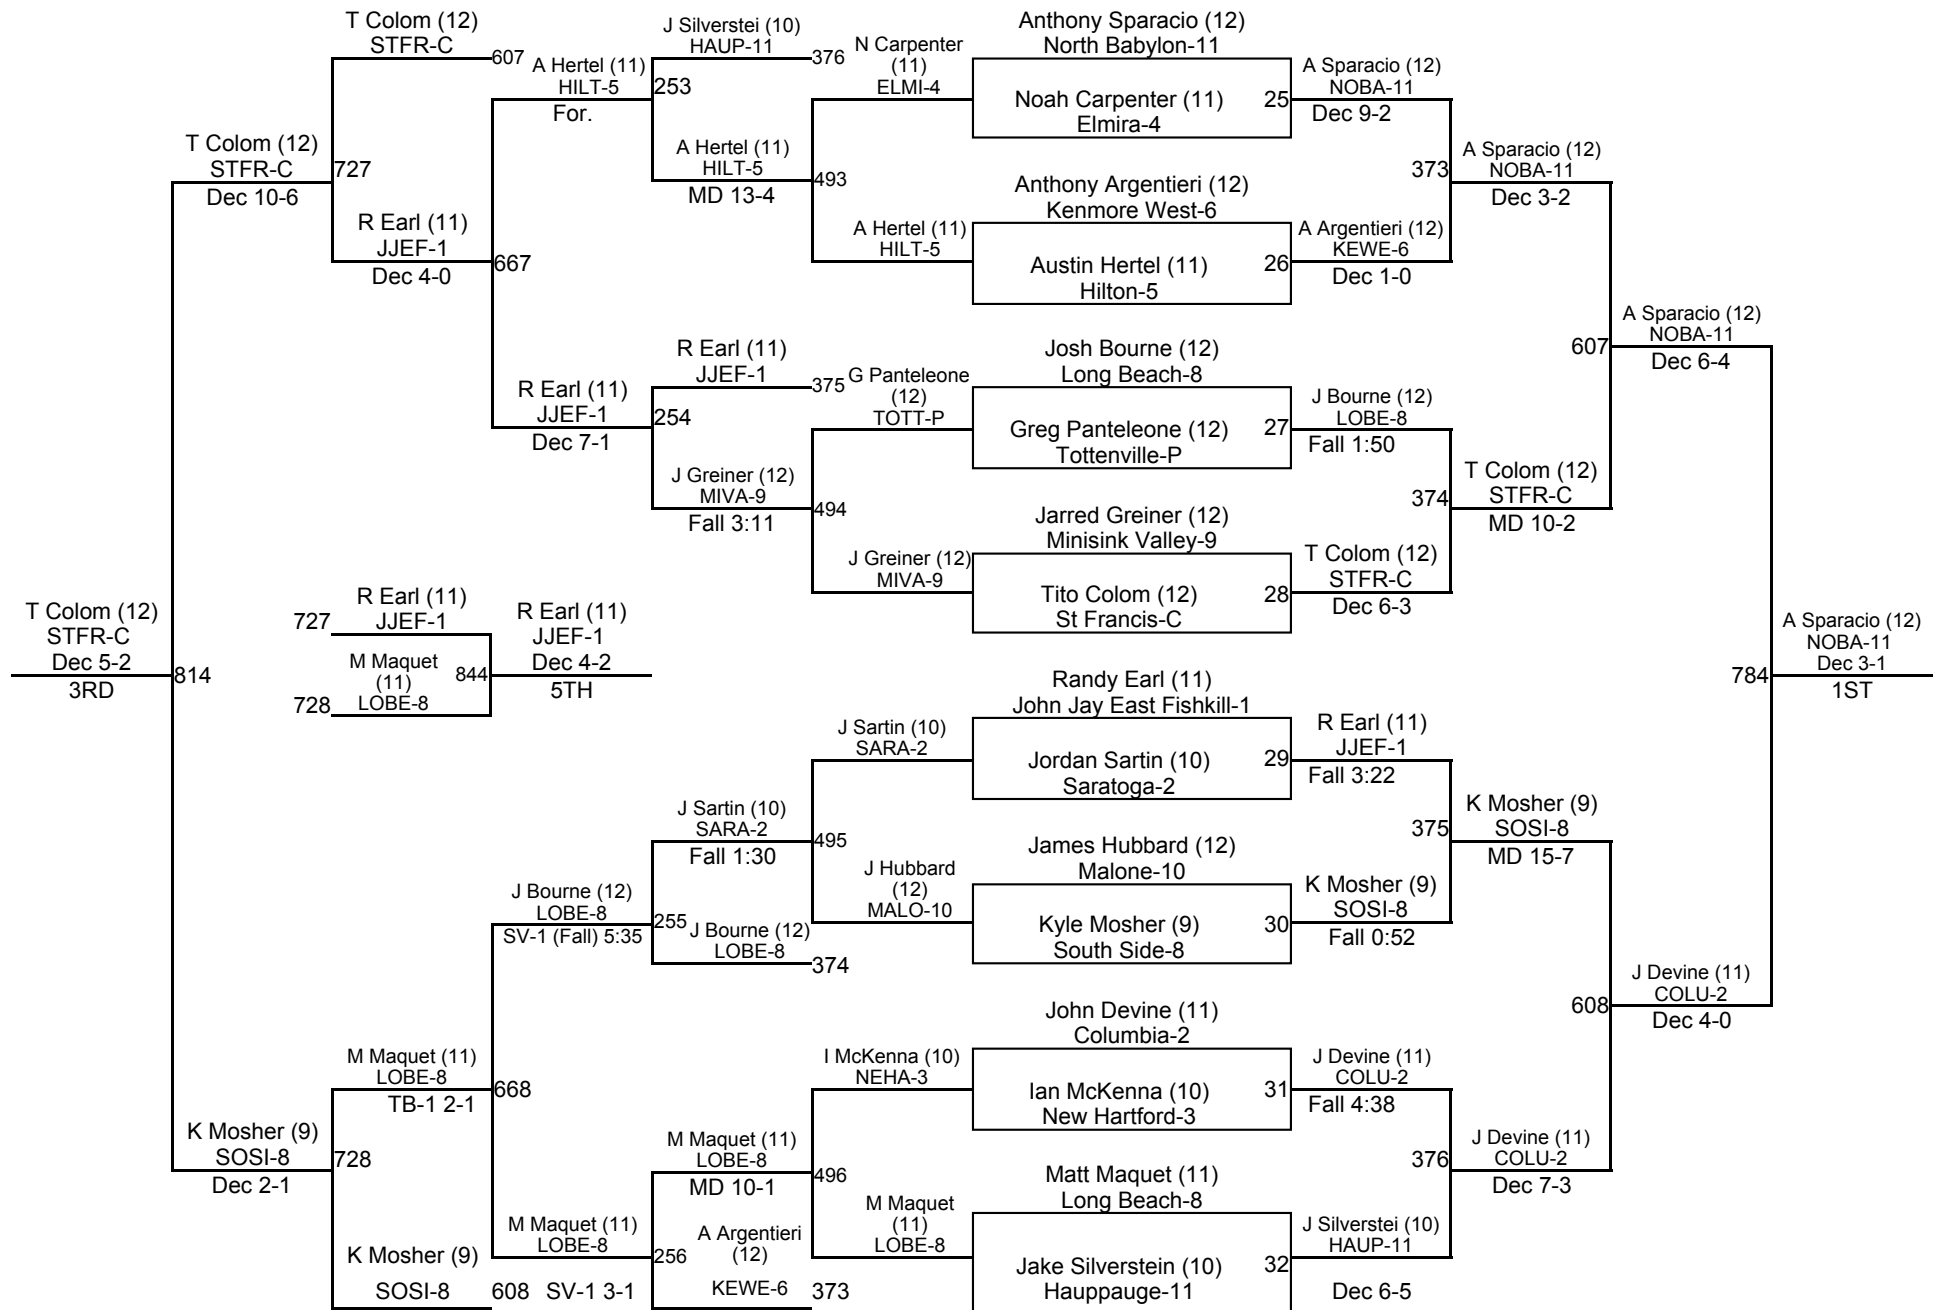

2016 NYSPHSAA State Championships

2016 NYSPHSAA State Championships

I-106

2016 NYSPHSAA State Championships

I-120

2016 NYSPHSAA State Championships

I-132

2016 NYSPHSAA State Championships