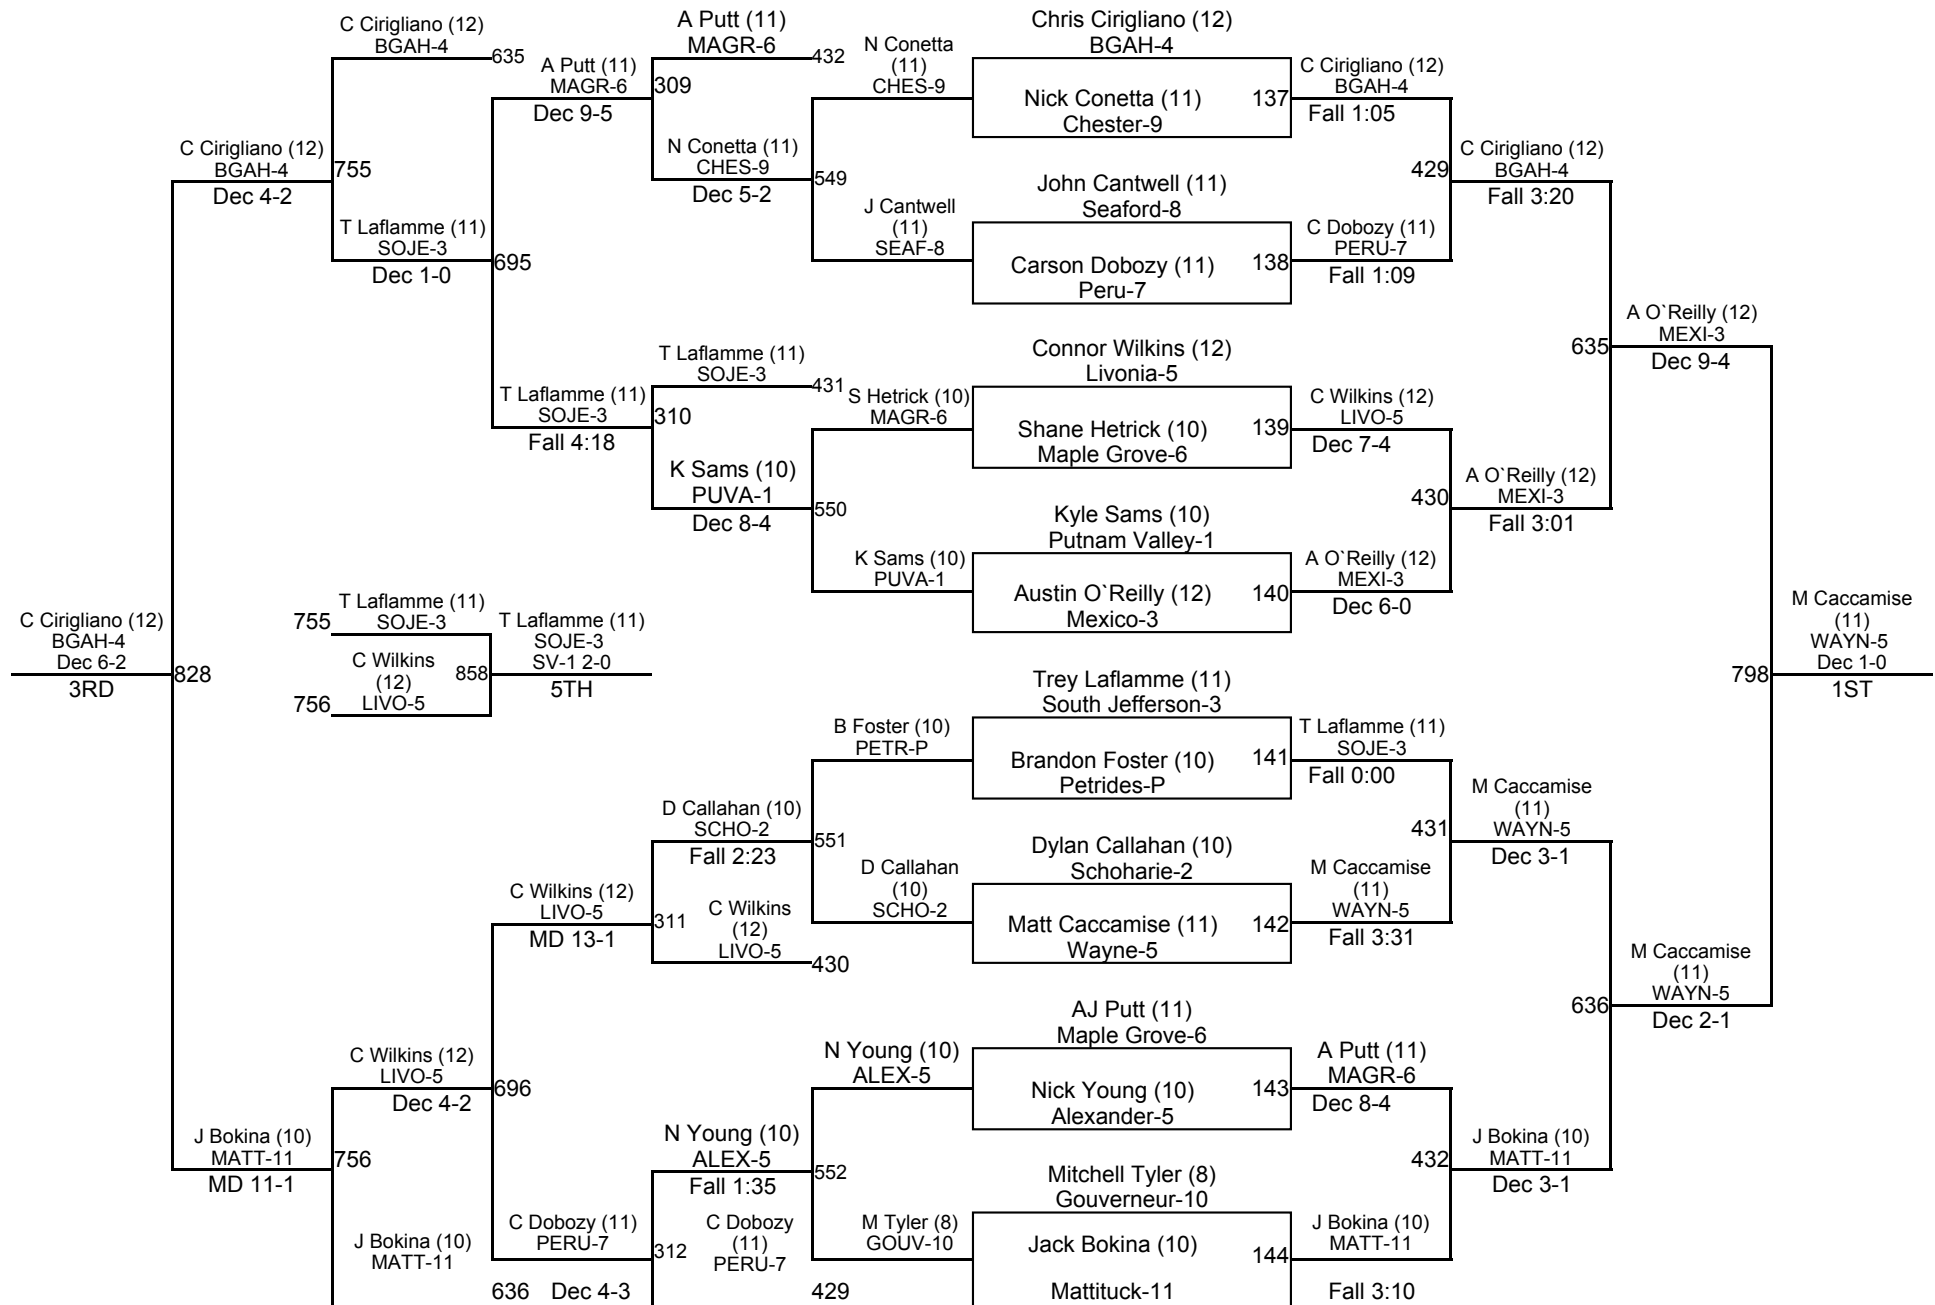

II-99

2016 NYSPHSAA State Championships

II-106

2016 NYSPHSAA State Championships

II-113

2016 NYSPHSAA State Championships

II-120

2016 NYSPHSAA State Championships