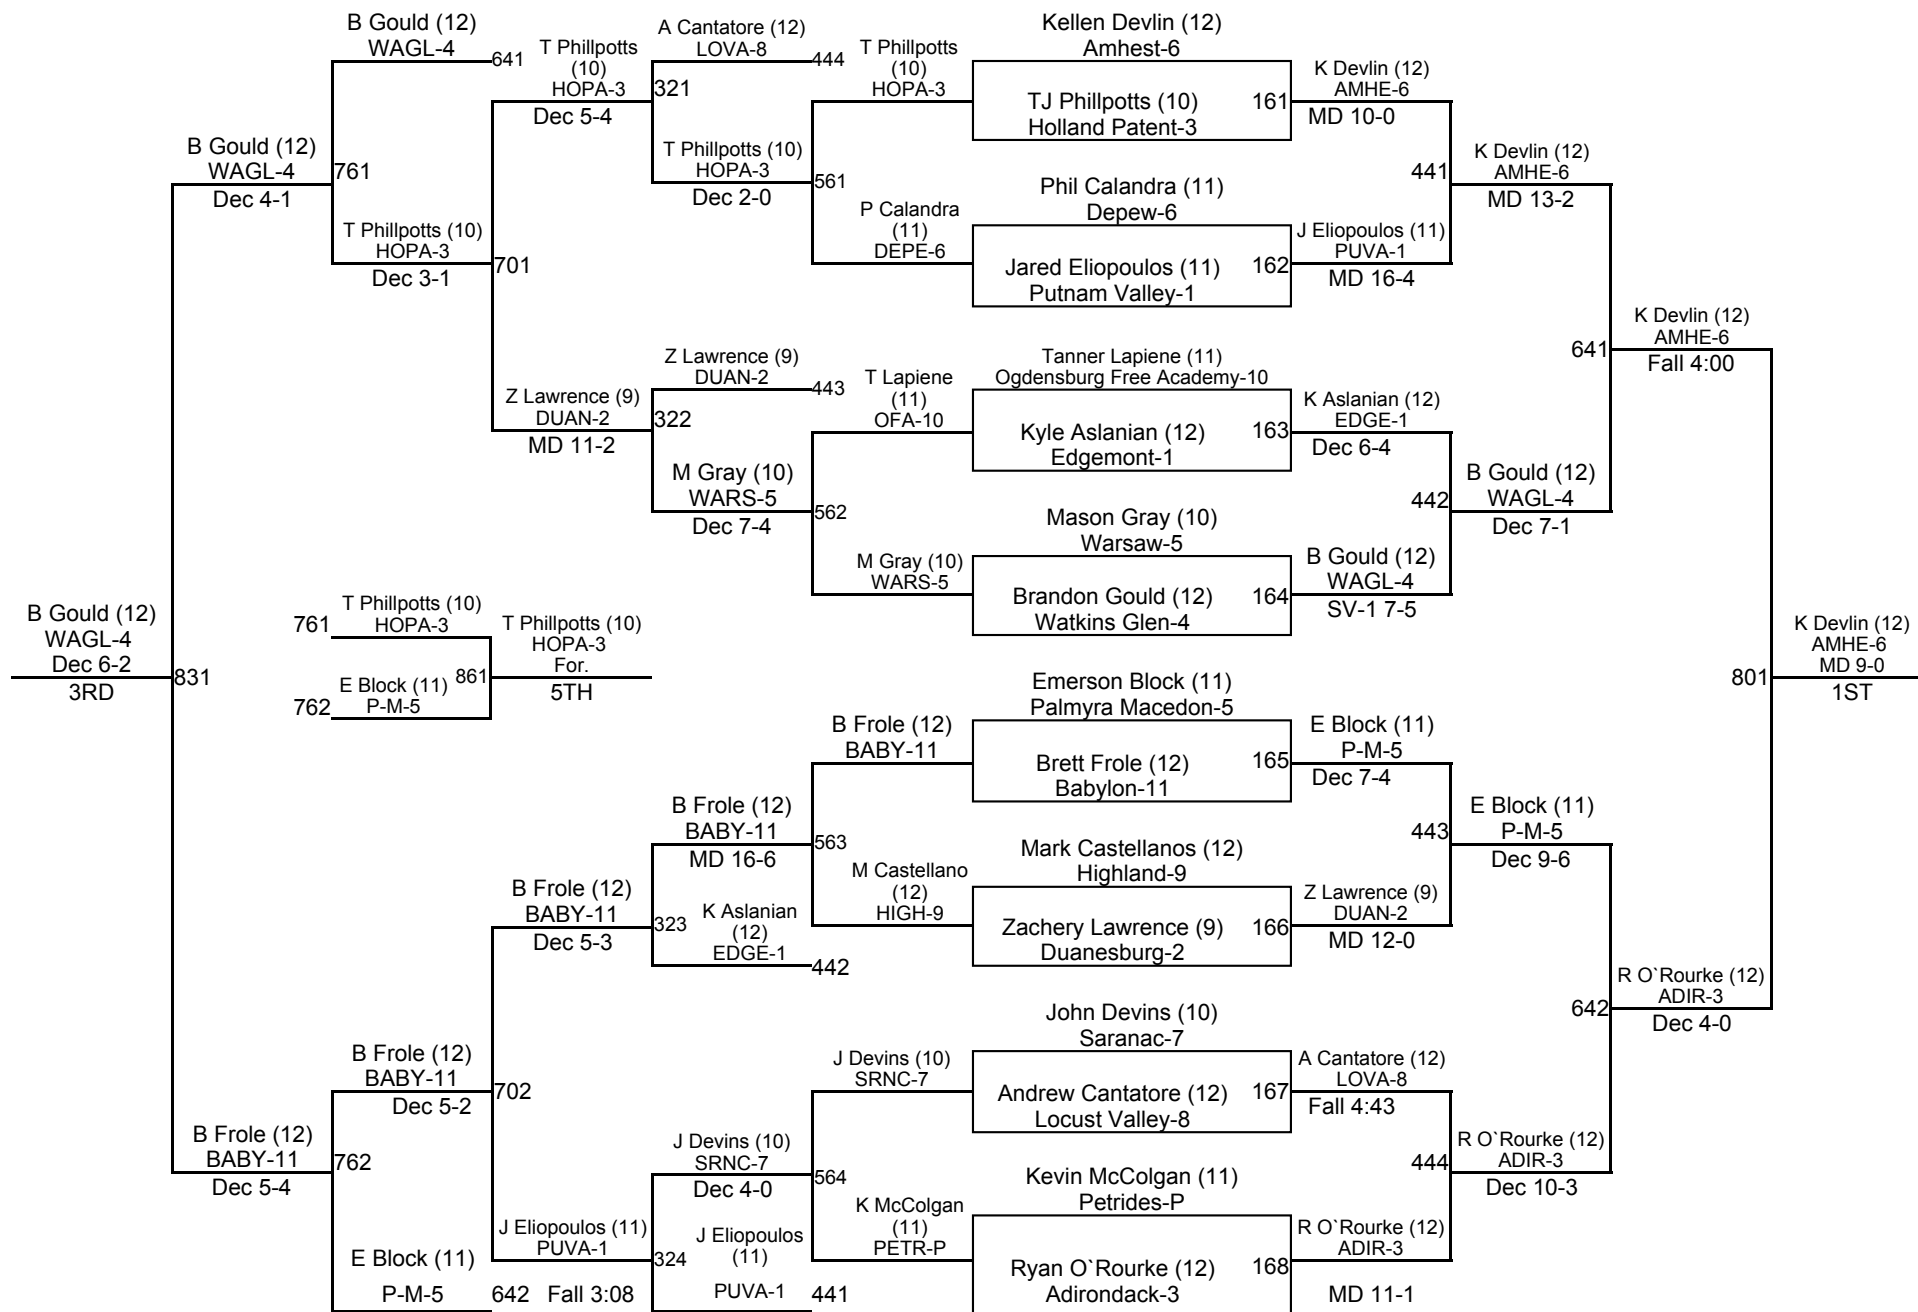

2016 NYSPHSAA State Championships

II-132