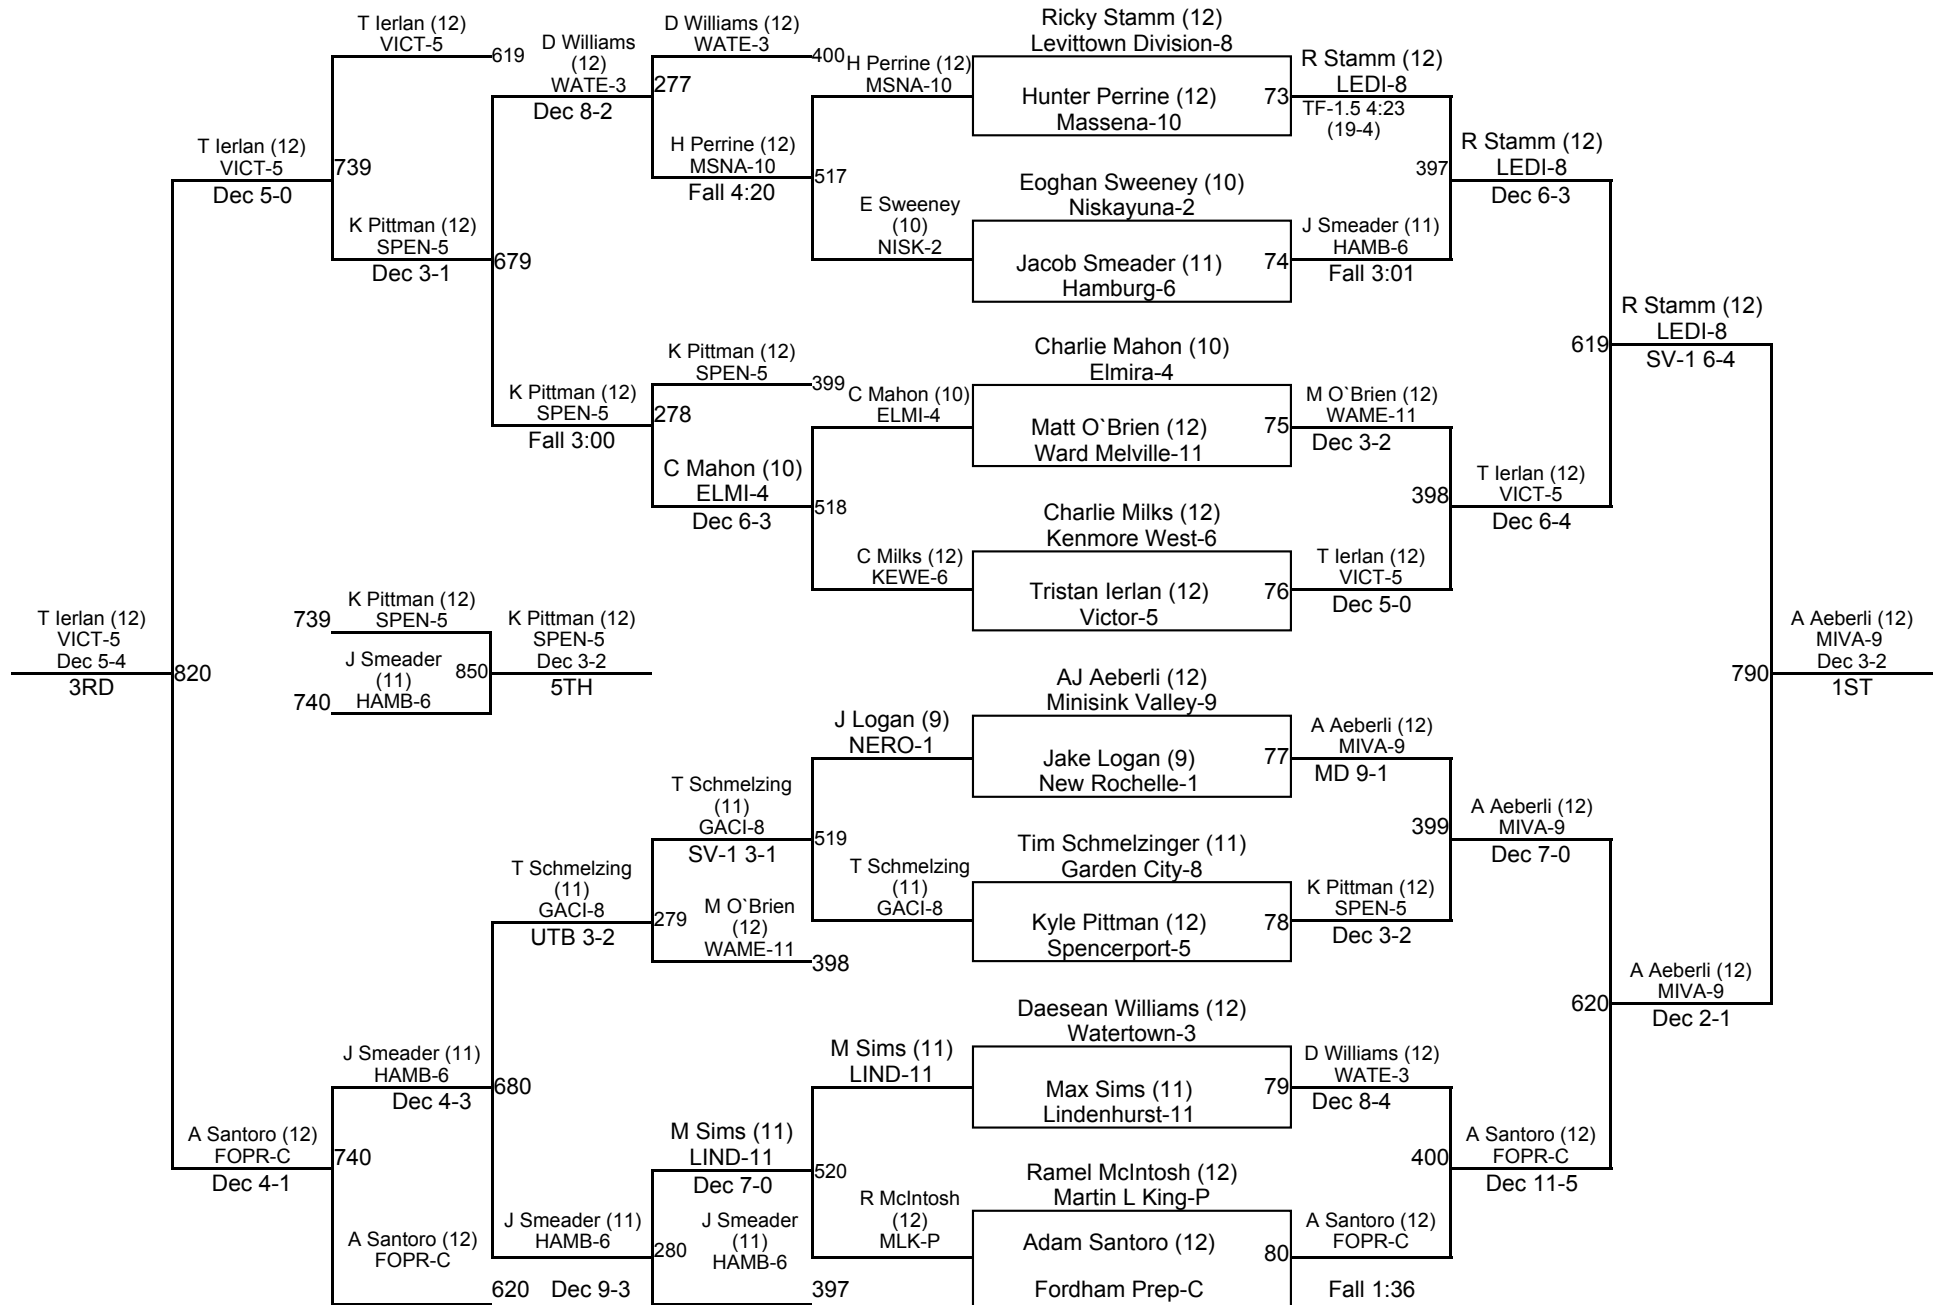

2016 NYSPHSAA State Championships

I-160