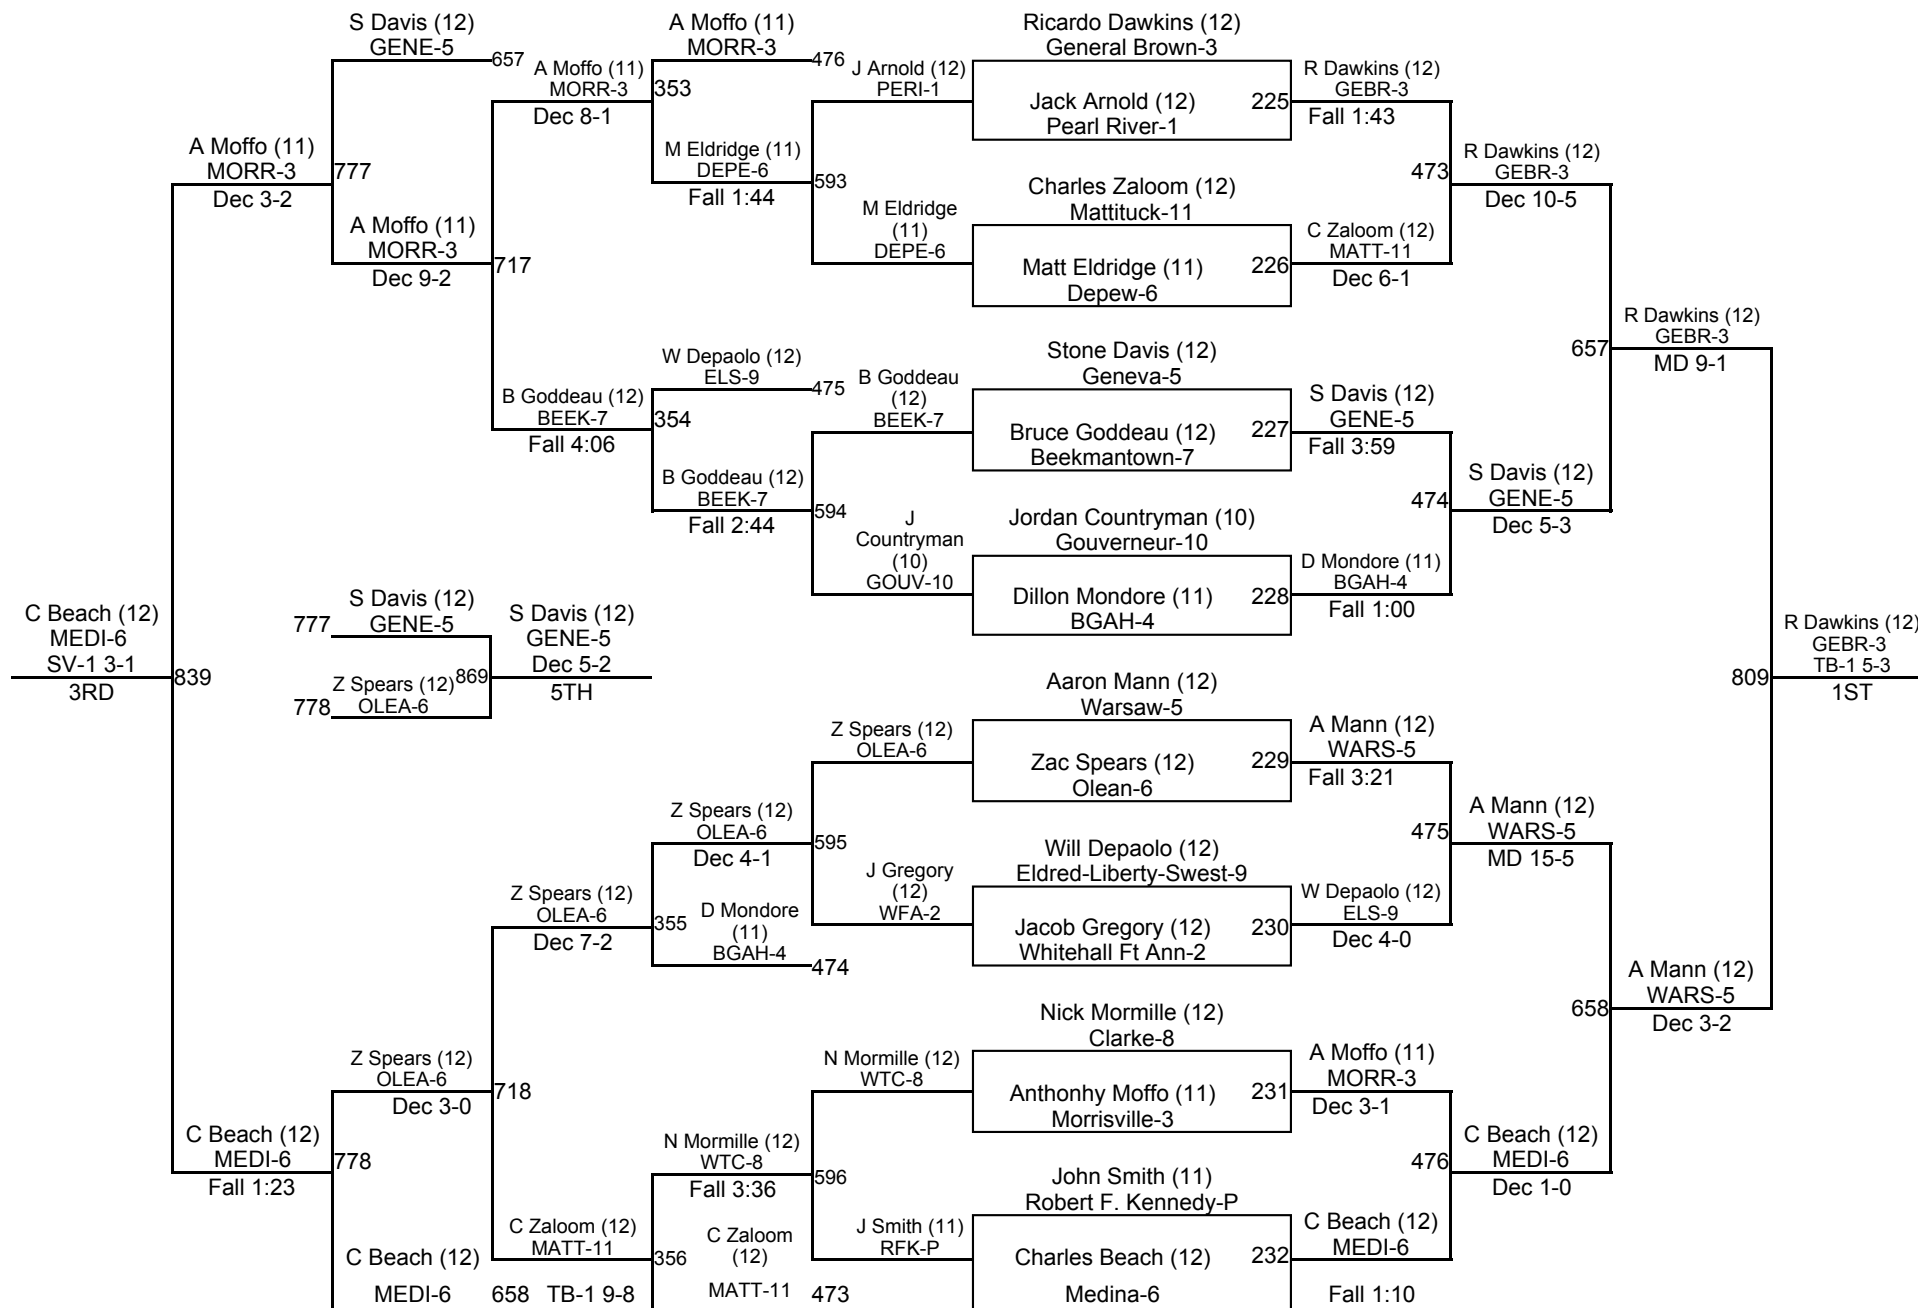

2016 NYSPHSAA State Championships

II-220