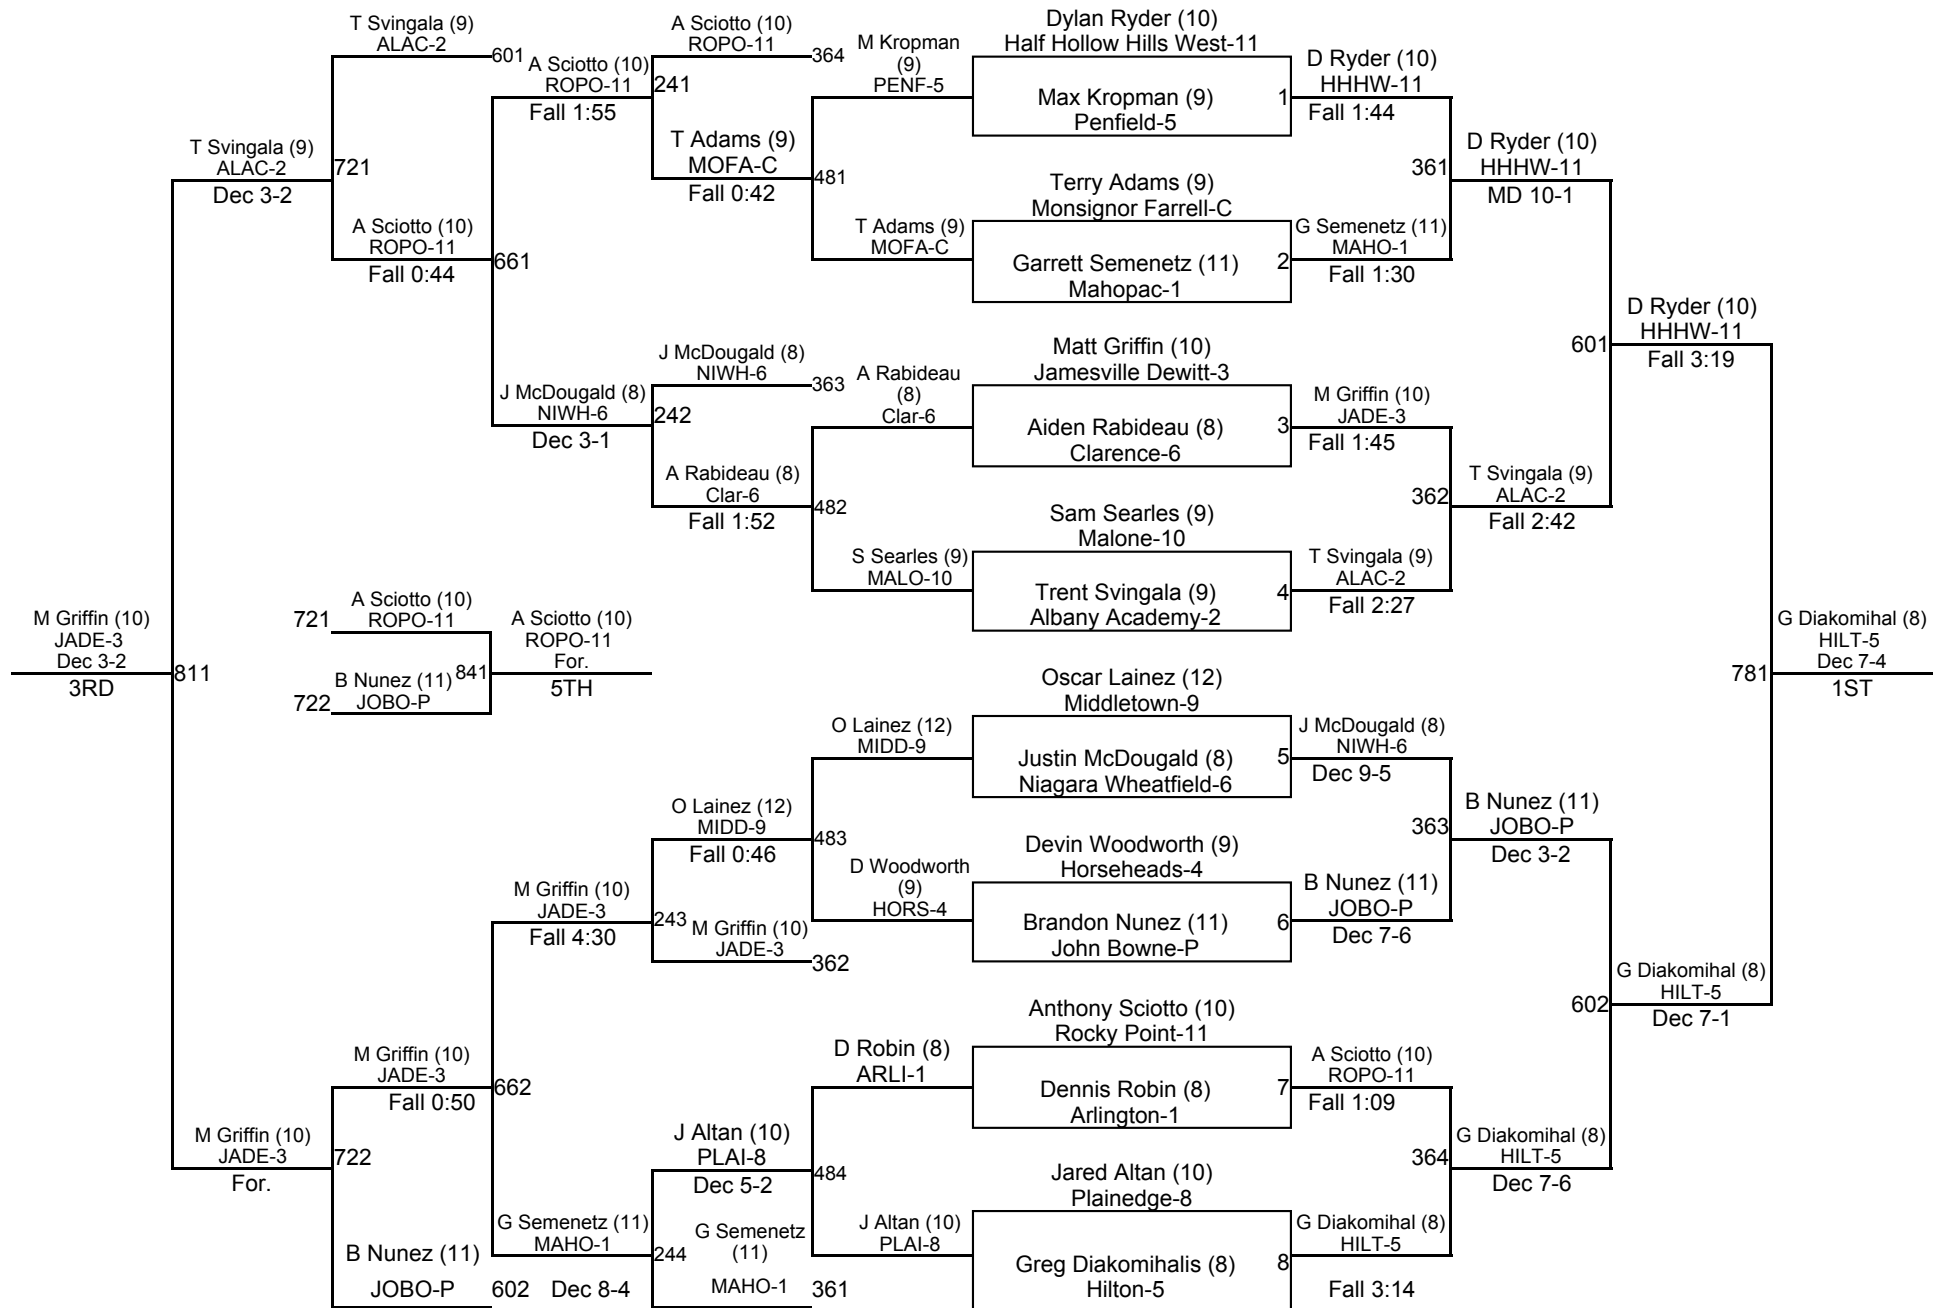

2016 NYSPHSAA State Championships

2016 NYSPHSAA State Championships

I-106

2016 NYSPHSAA State Championships

I-120

2016 NYSPHSAA State Championships

I-132

2016 NYSPHSAA State Championships