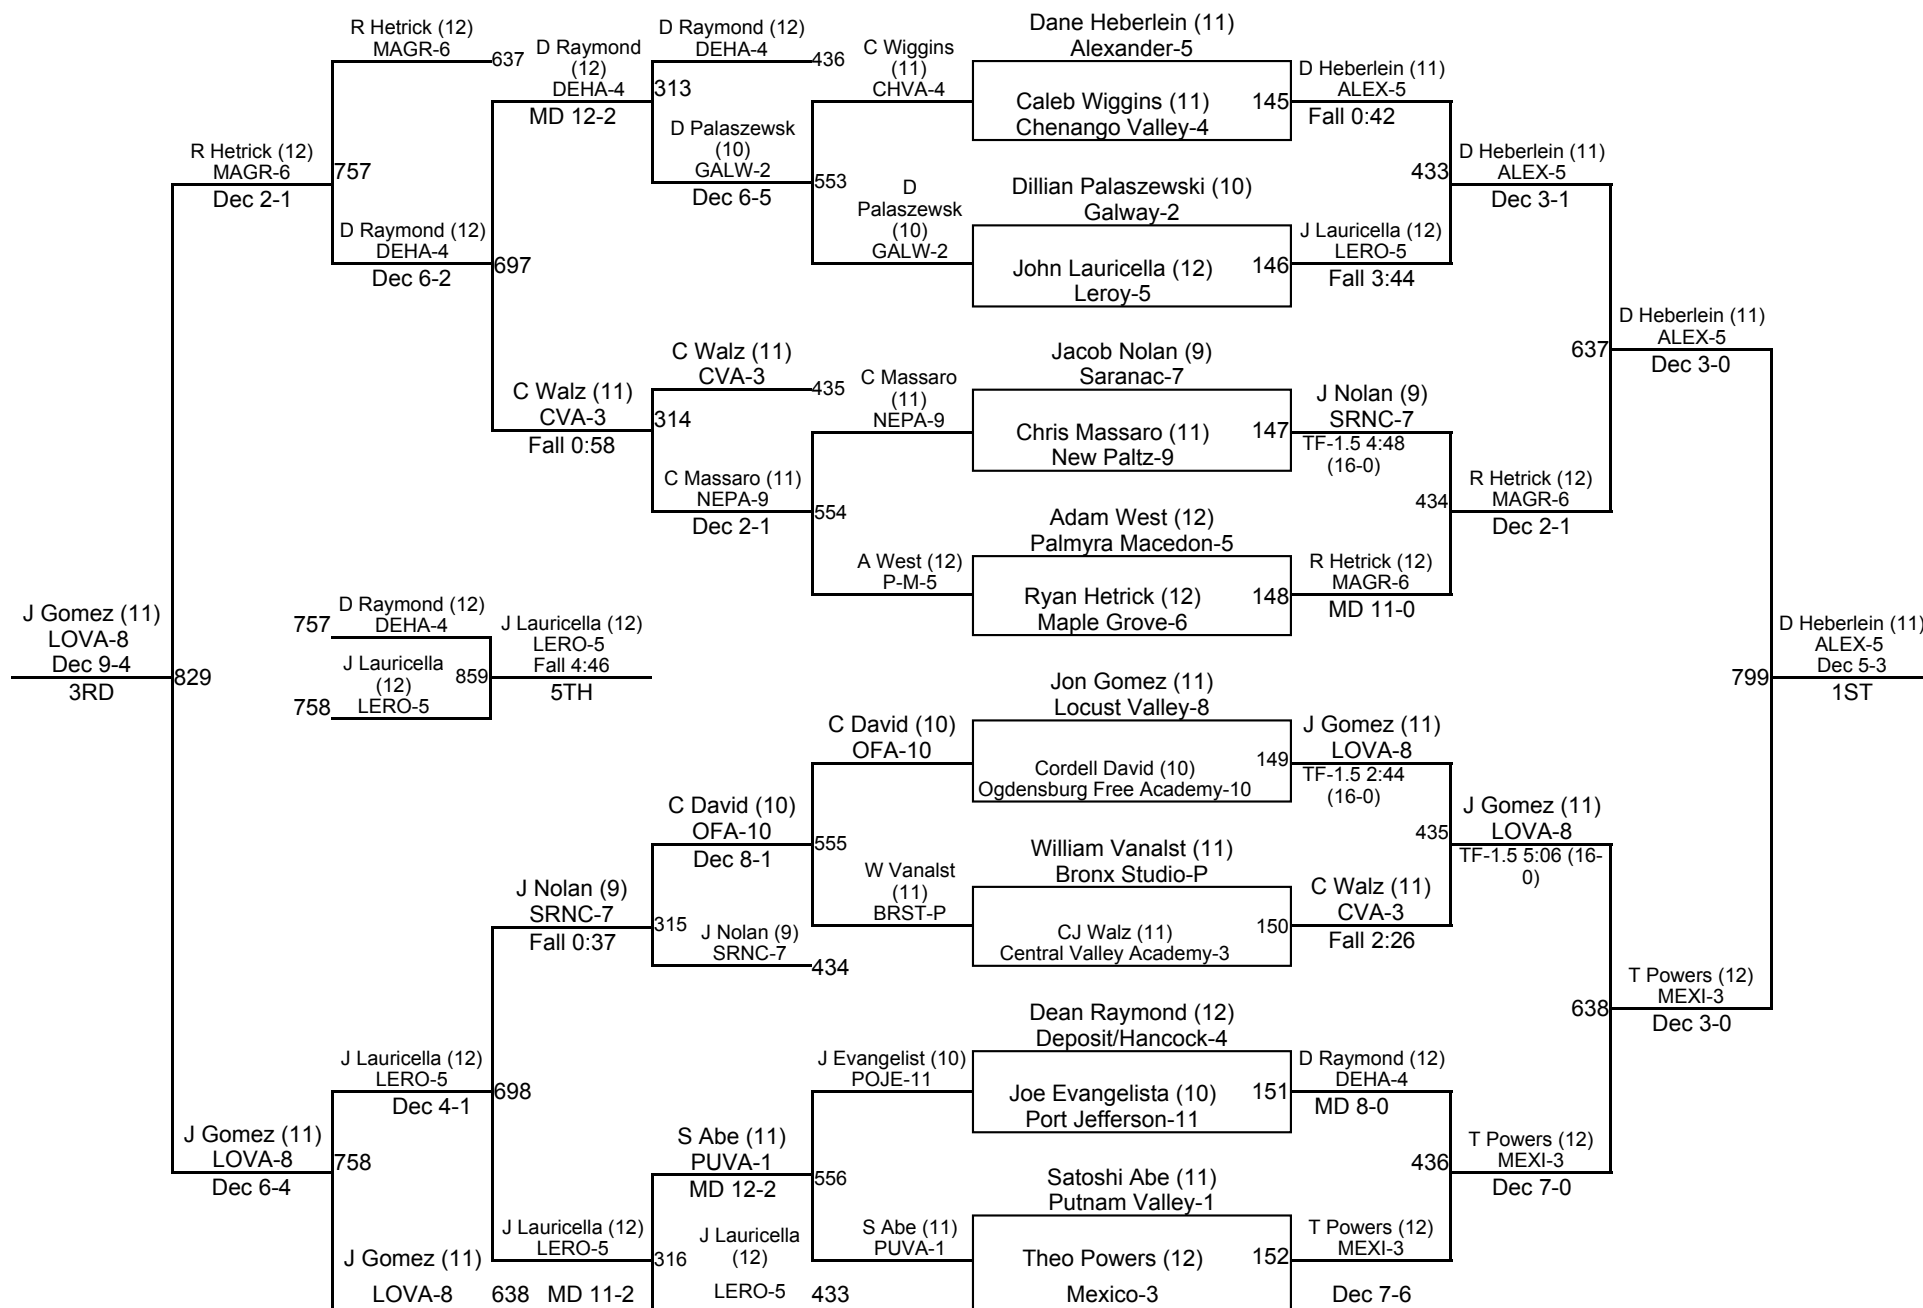

II-99

2016 NYSPHSAA State Championships

II-106

2016 NYSPHSAA State Championships

II-113

2016 NYSPHSAA State Championships

II-120

2016 NYSPHSAA State Championships