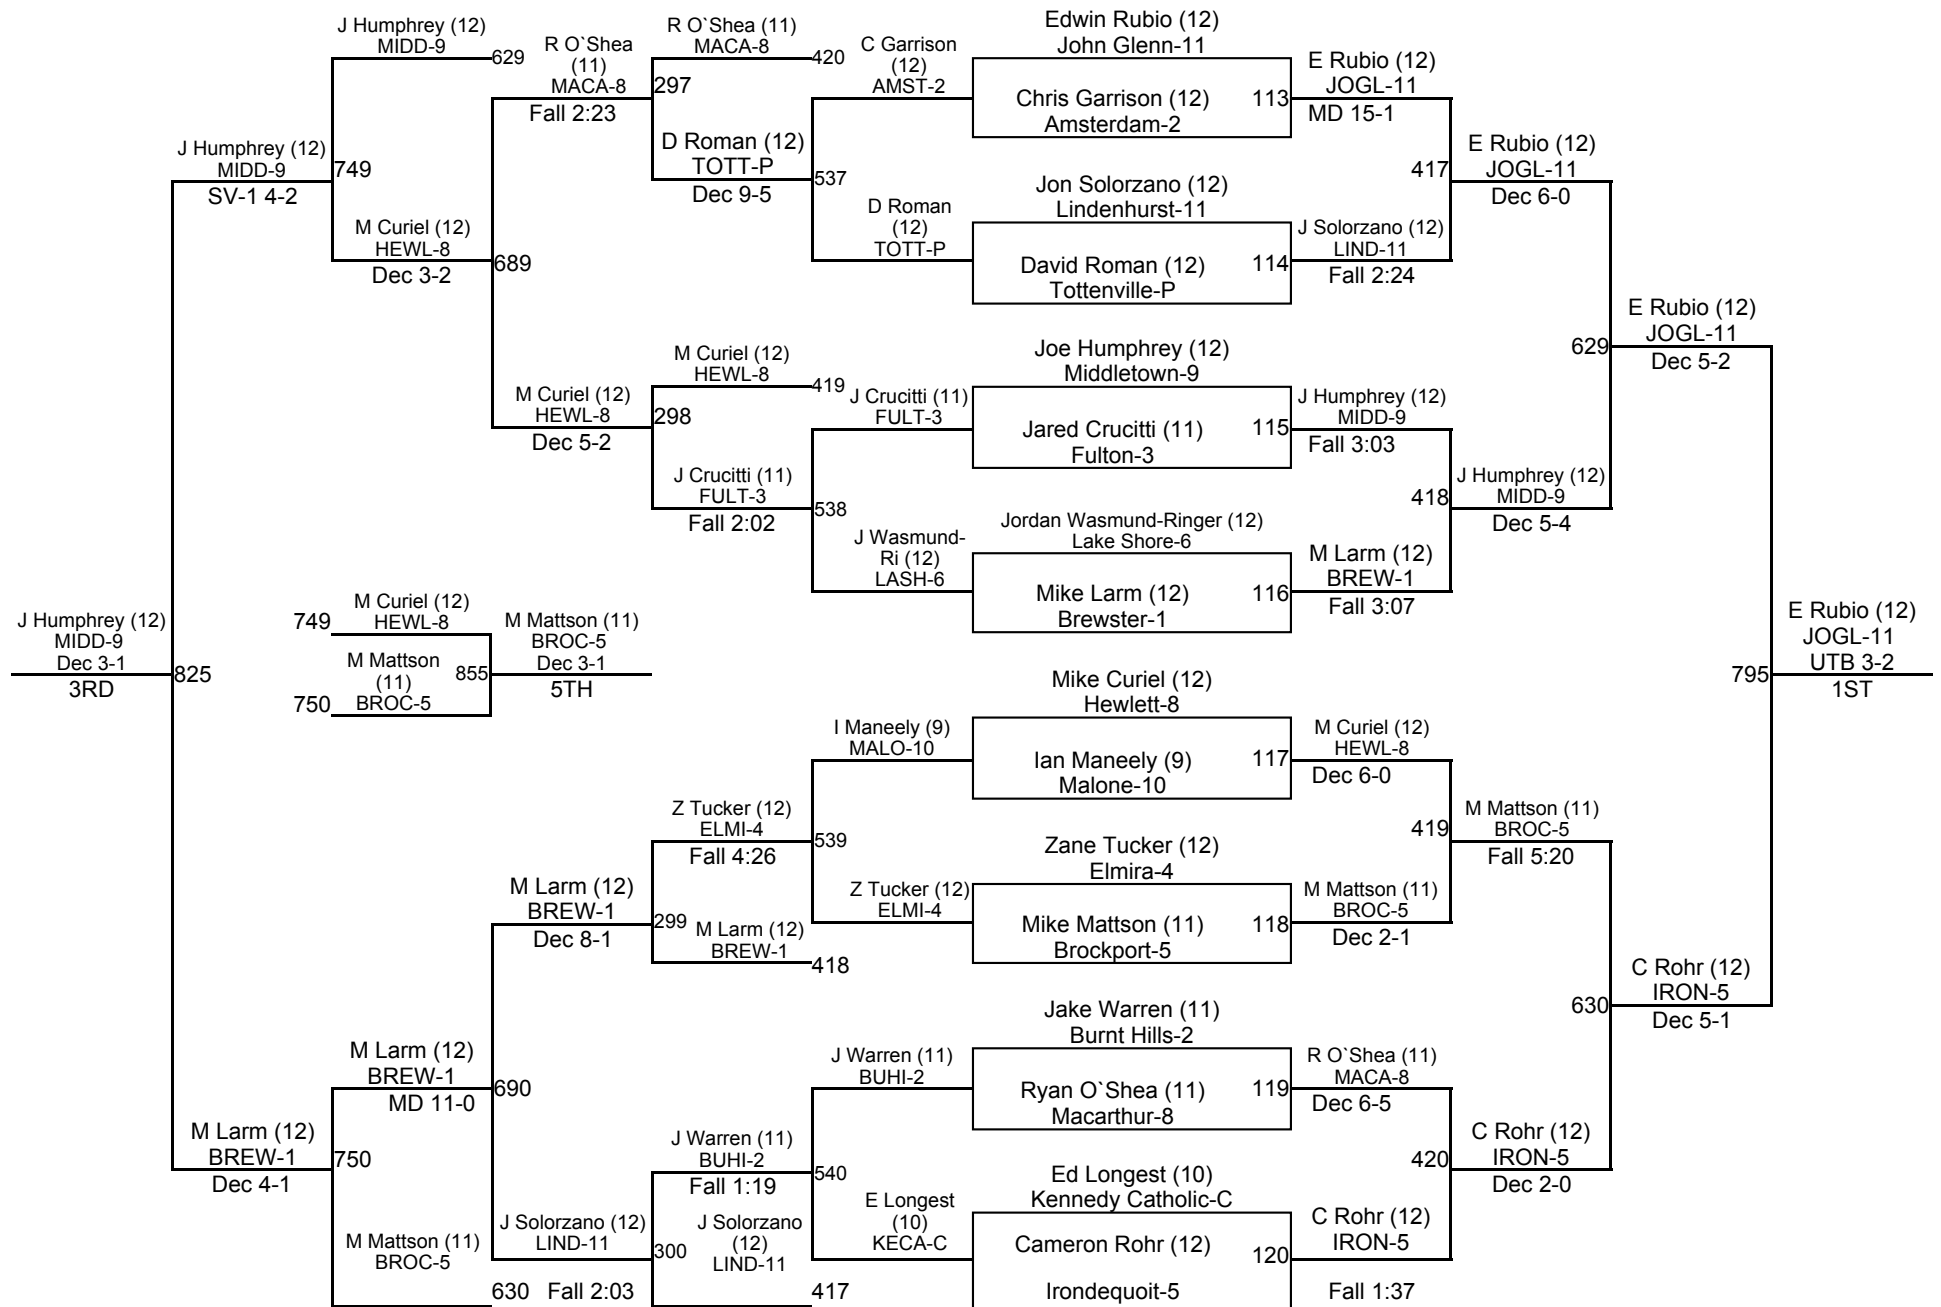

I-138

2016 NYSPHSAA State Championships

I-160

2016 NYSPHSAA State Championships

I-182

2016 NYSPHSAA State Championships

I-285

2016 NYSPHSAA State Championships