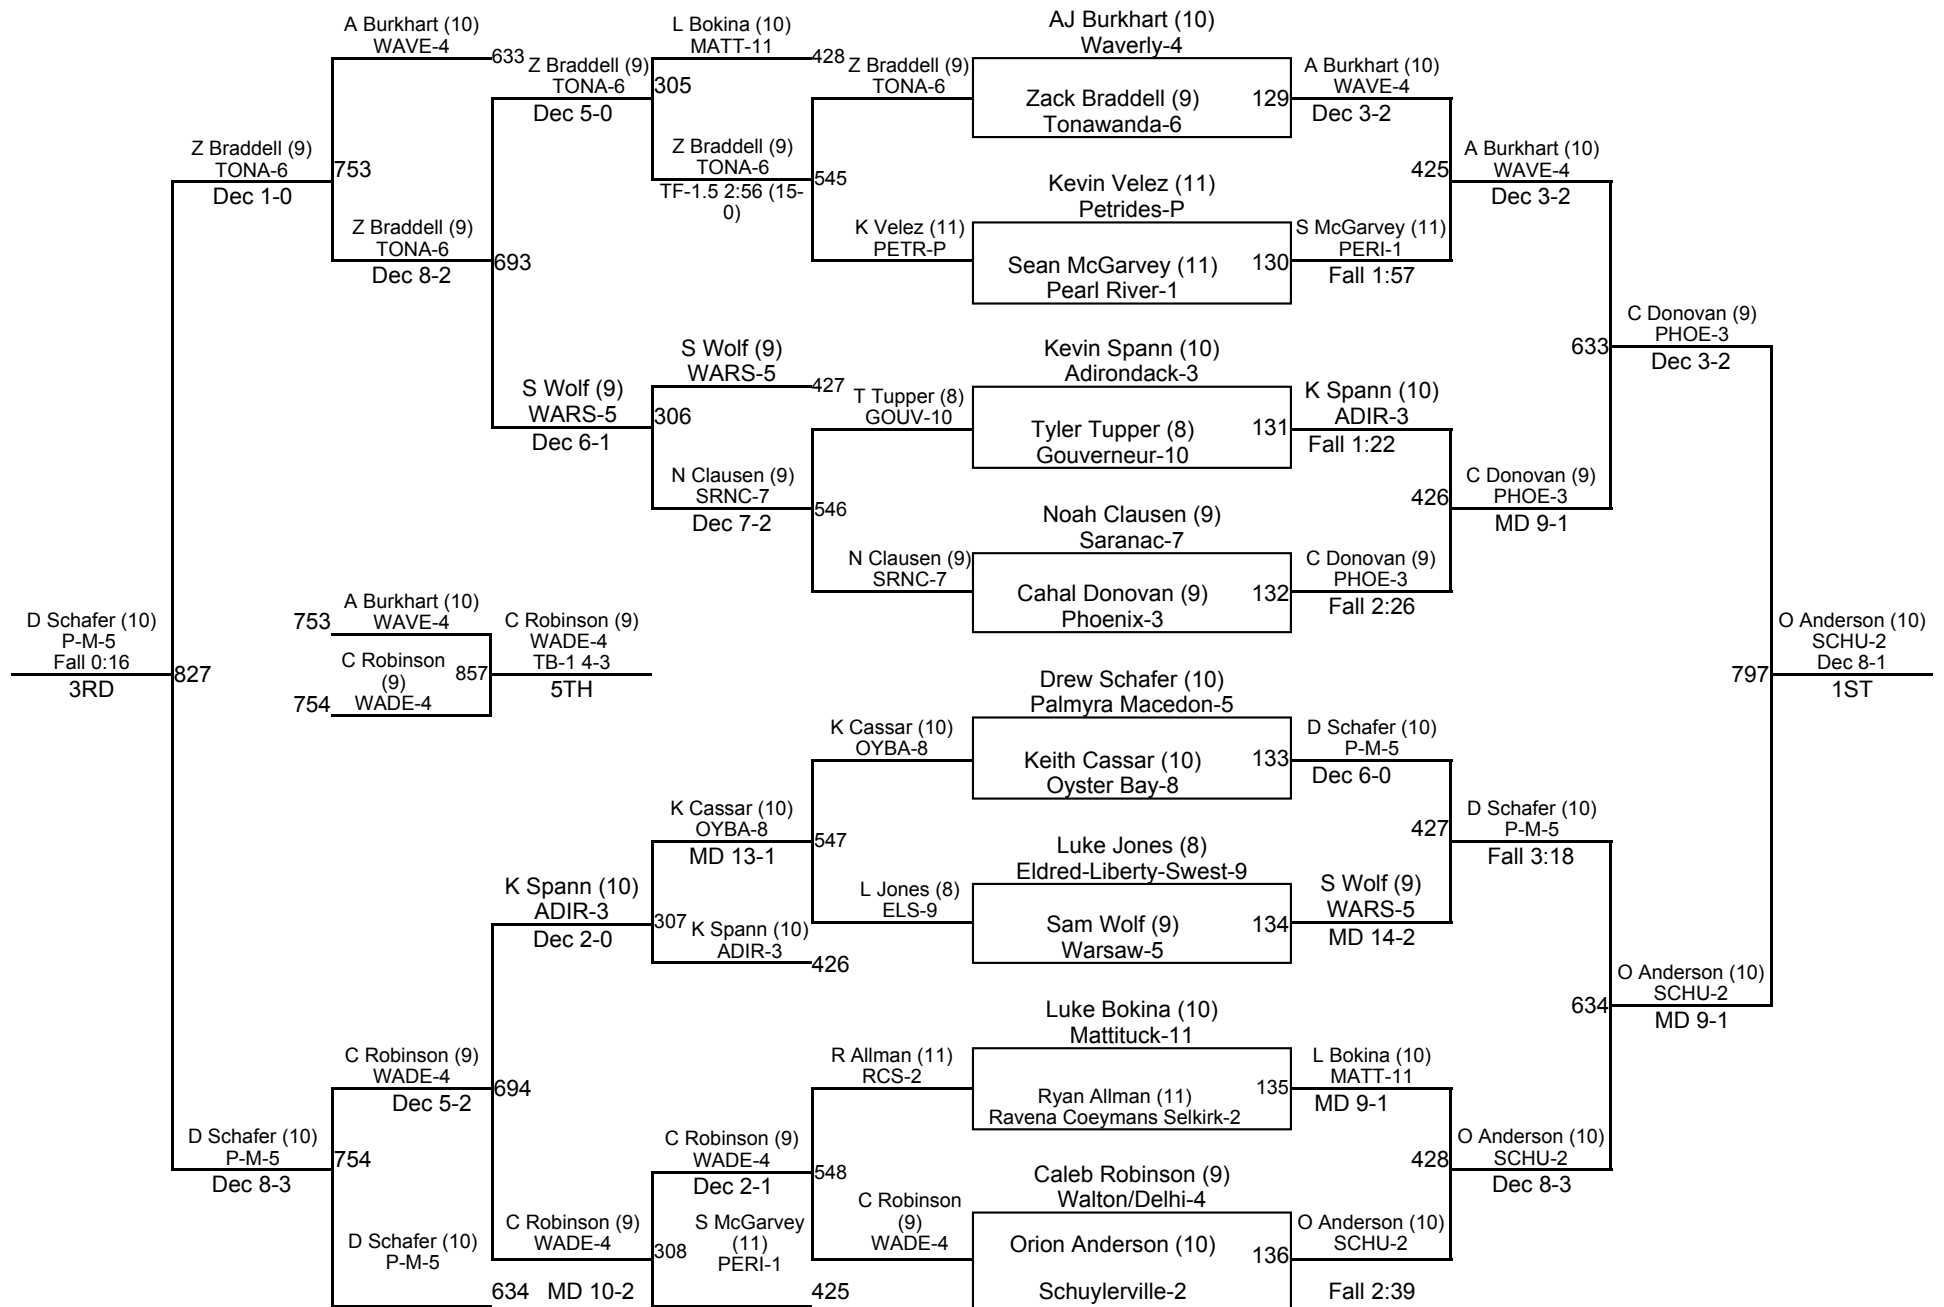

2016 NYSPHSAA State Championships

II-106