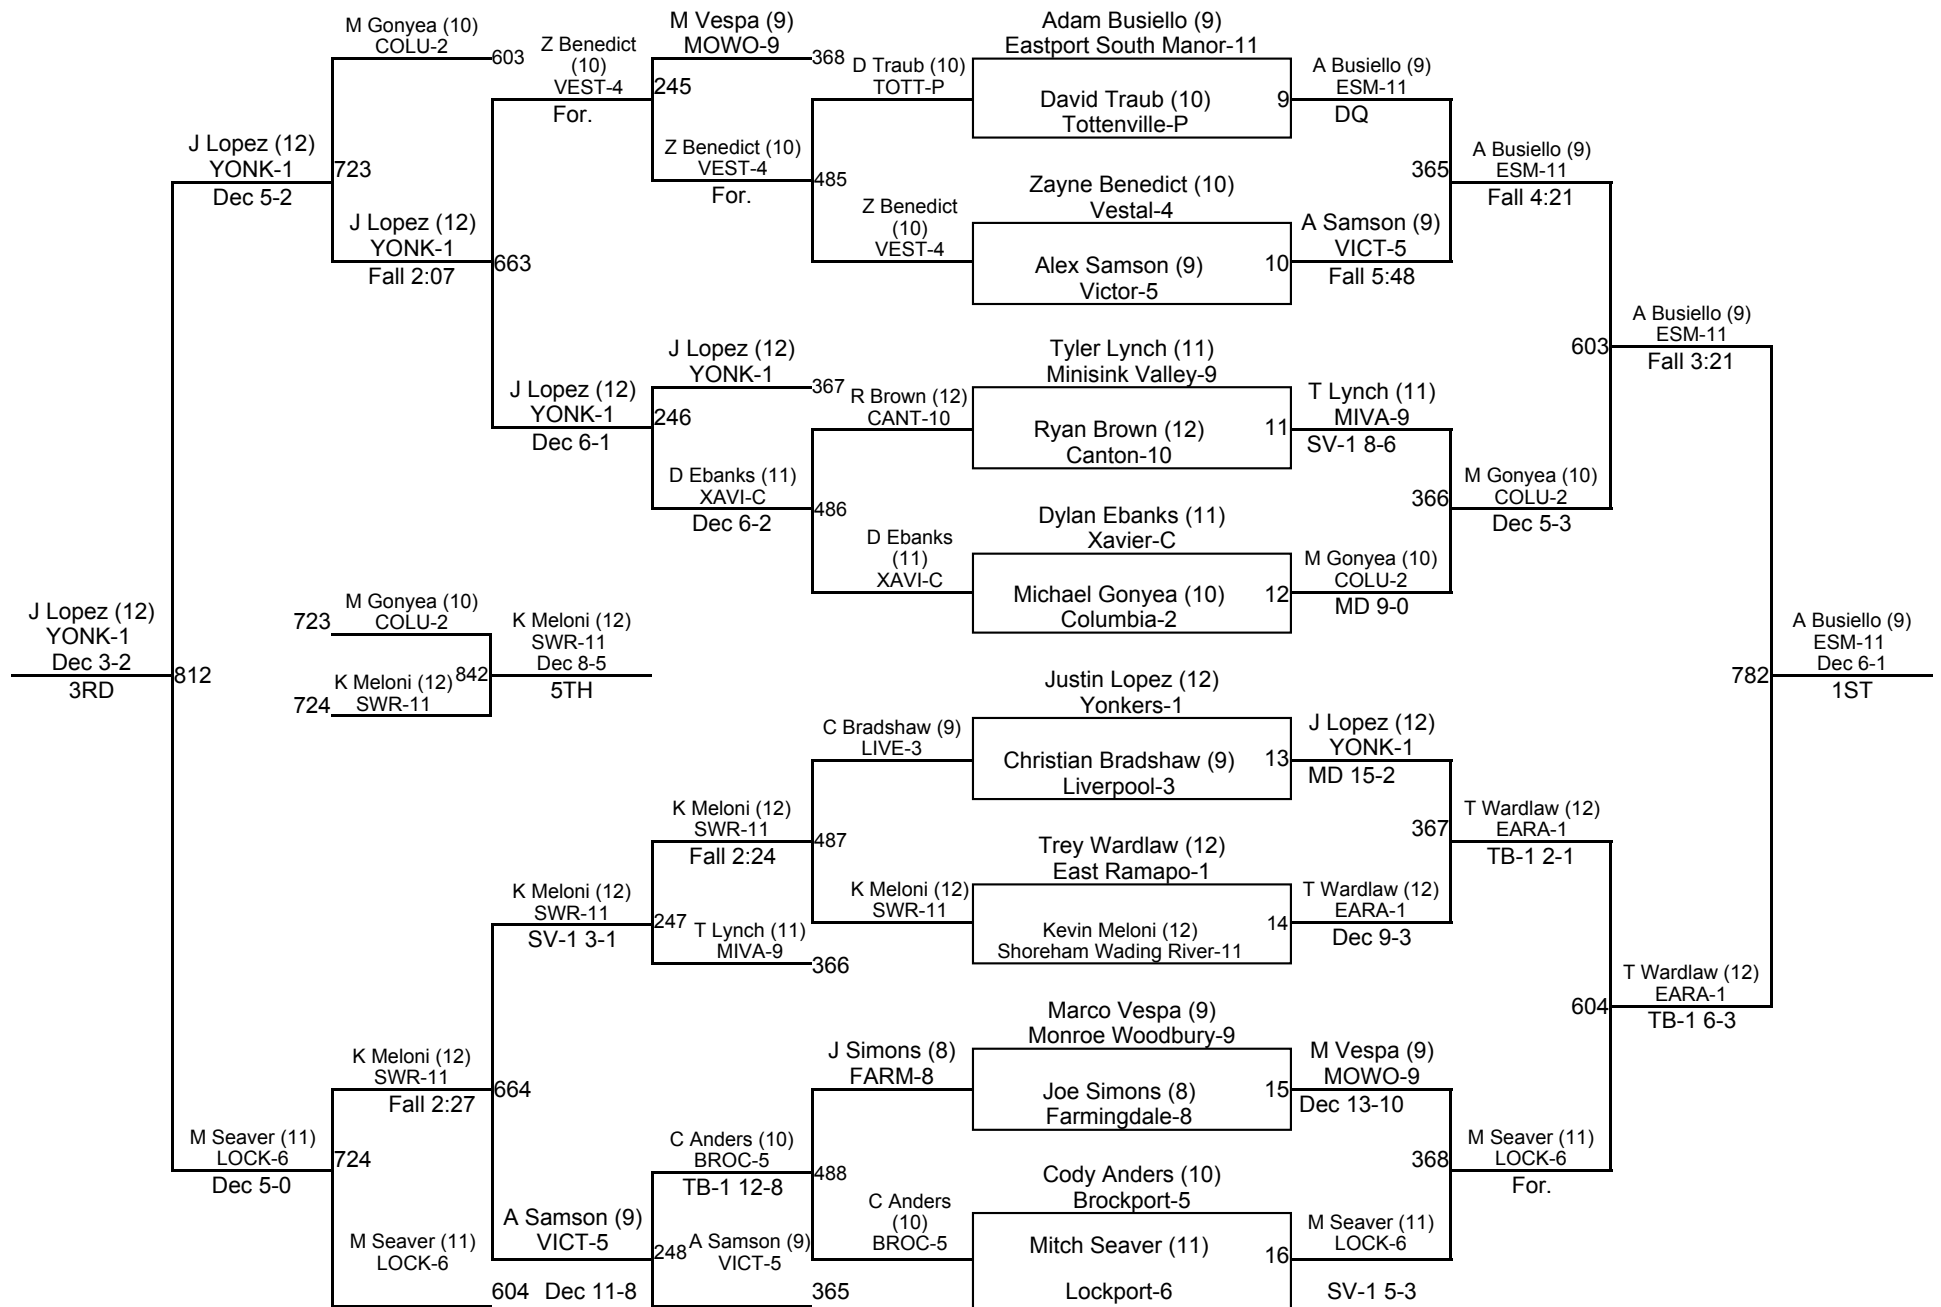

2016 NYSPHSAA State Championships

2016 NYSPHSAA State Championships

I-106

2016 NYSPHSAA State Championships

I-120

2016 NYSPHSAA State Championships

I-132

2016 NYSPHSAA State Championships