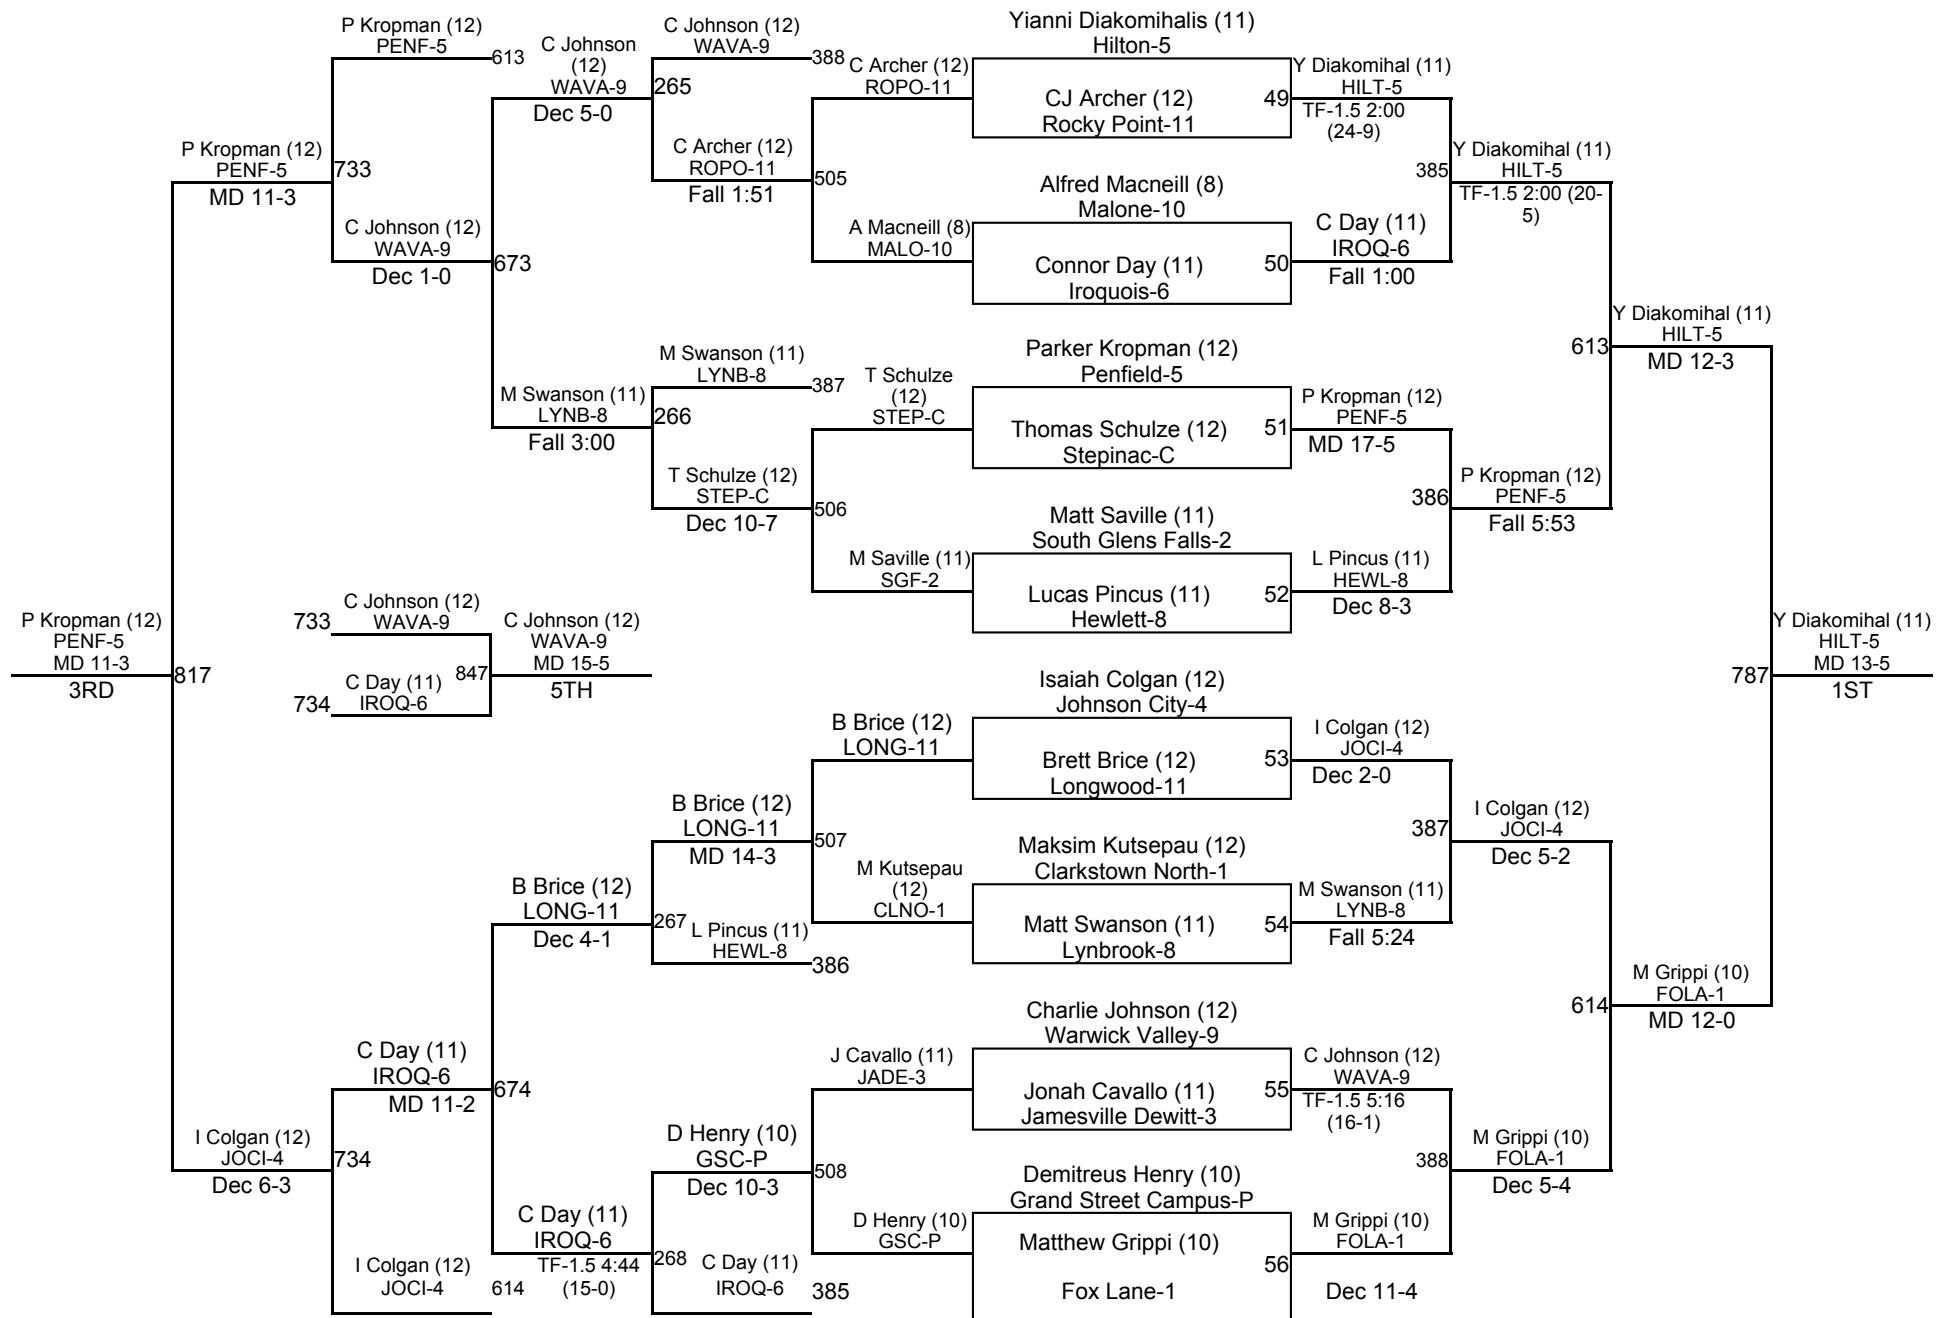

2016 NYSPHSAA State Championships

I-138