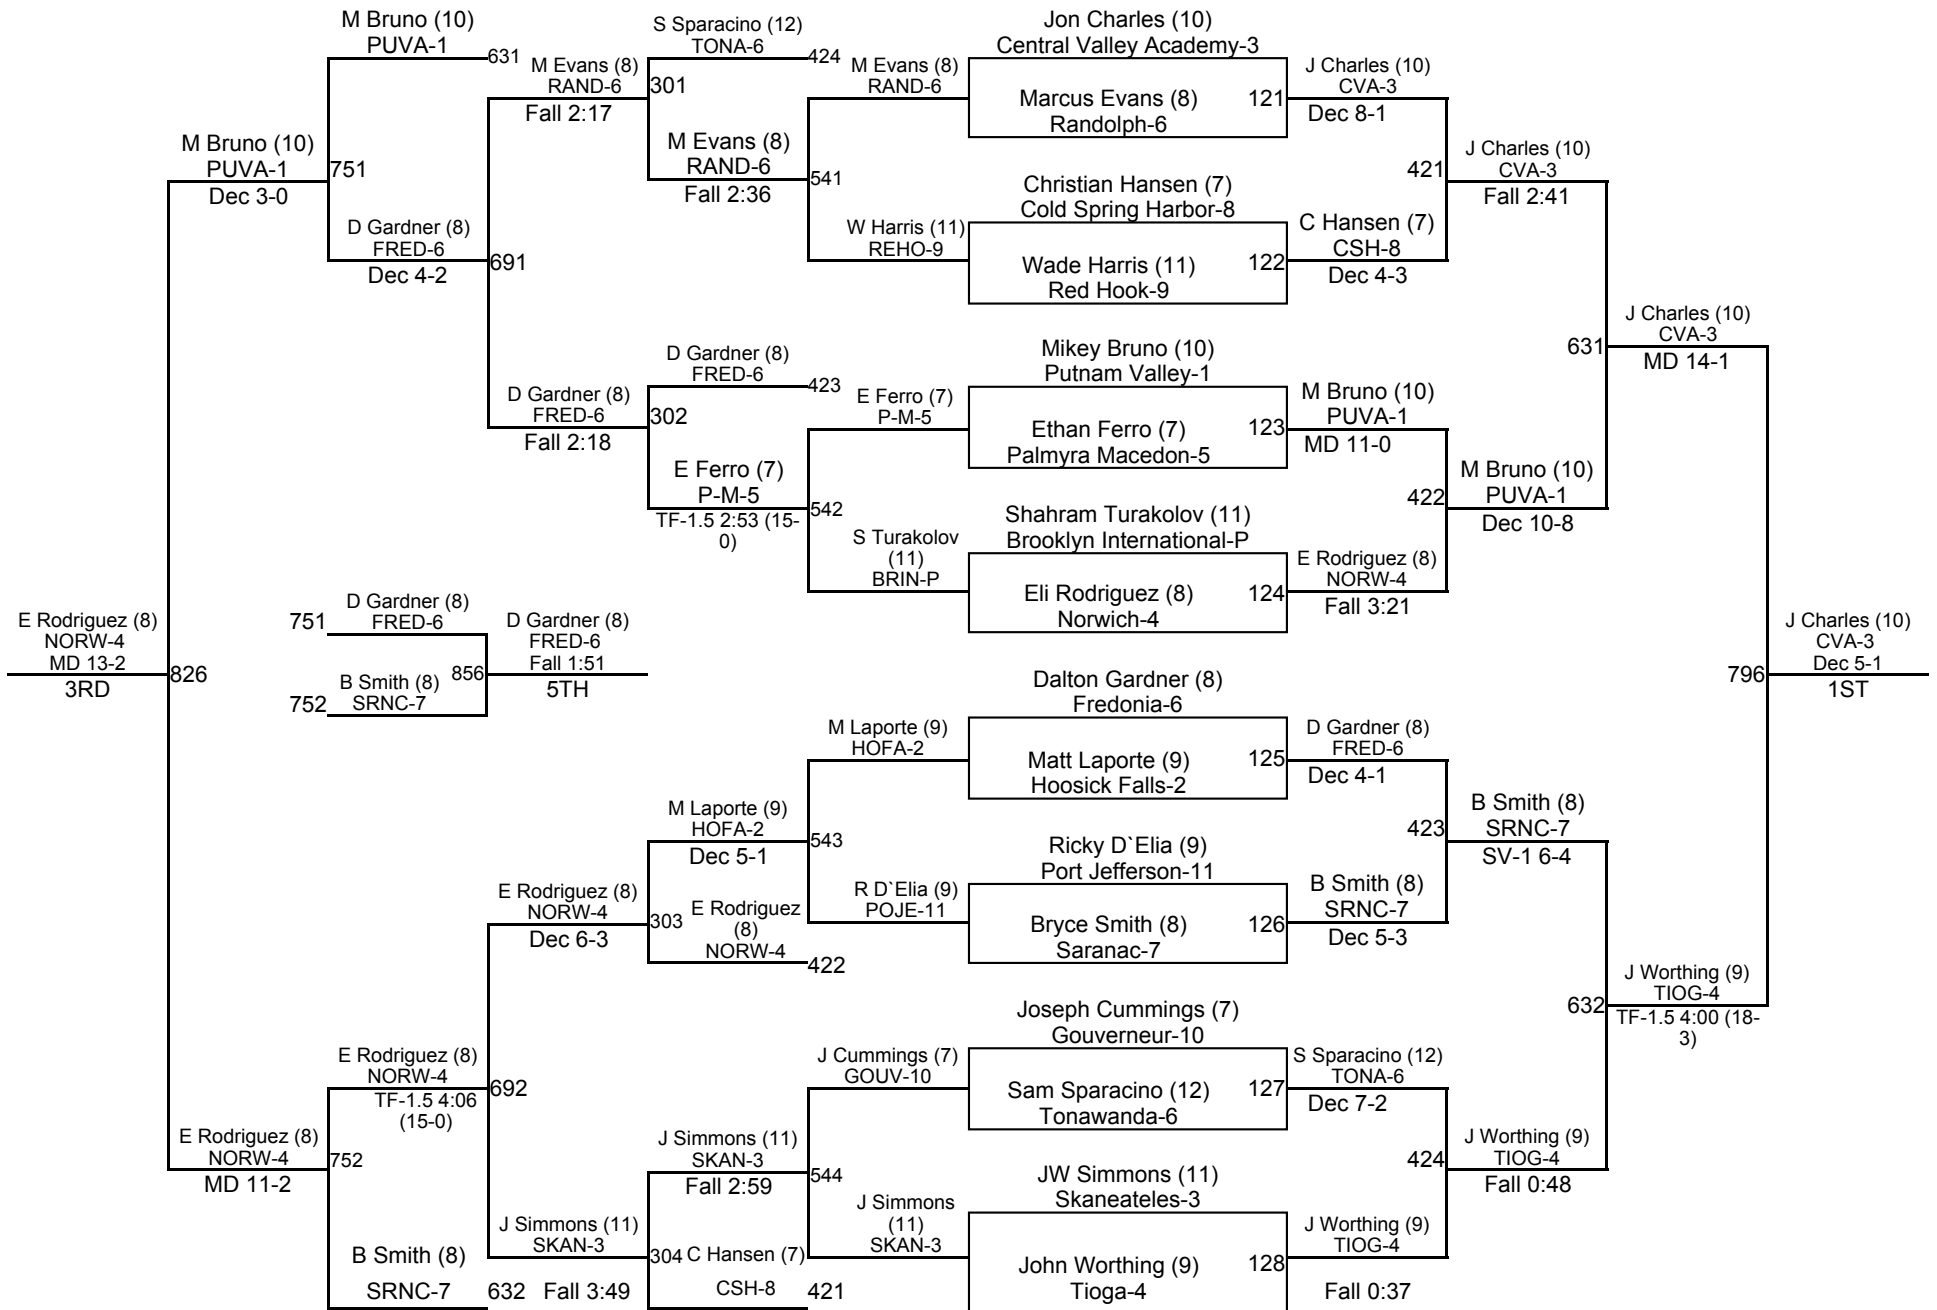

2016 NYSPHSAA State Championships

II-99