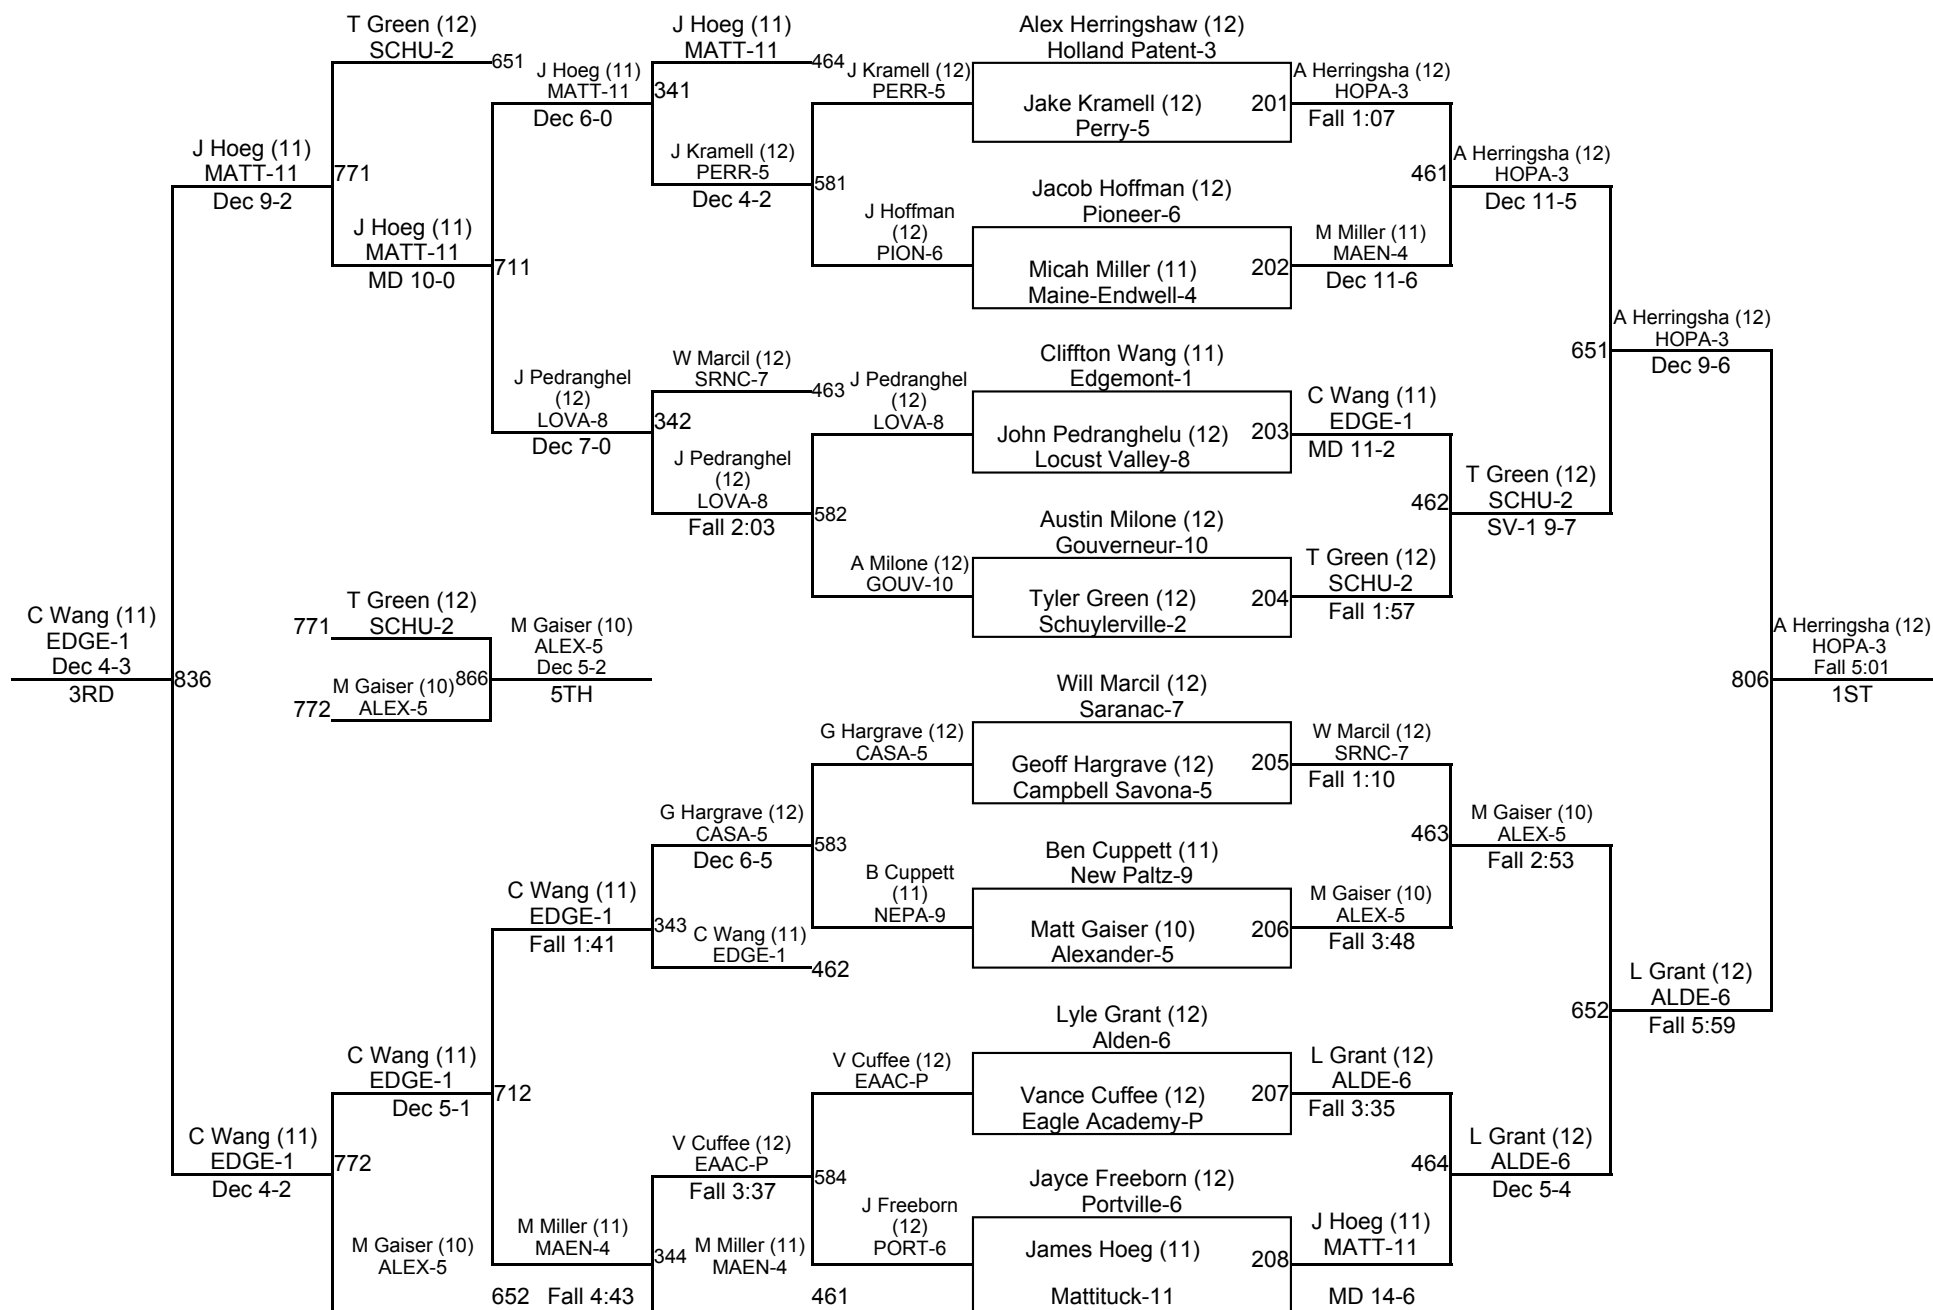

2016 NYSPHSAA State Championships

II-170