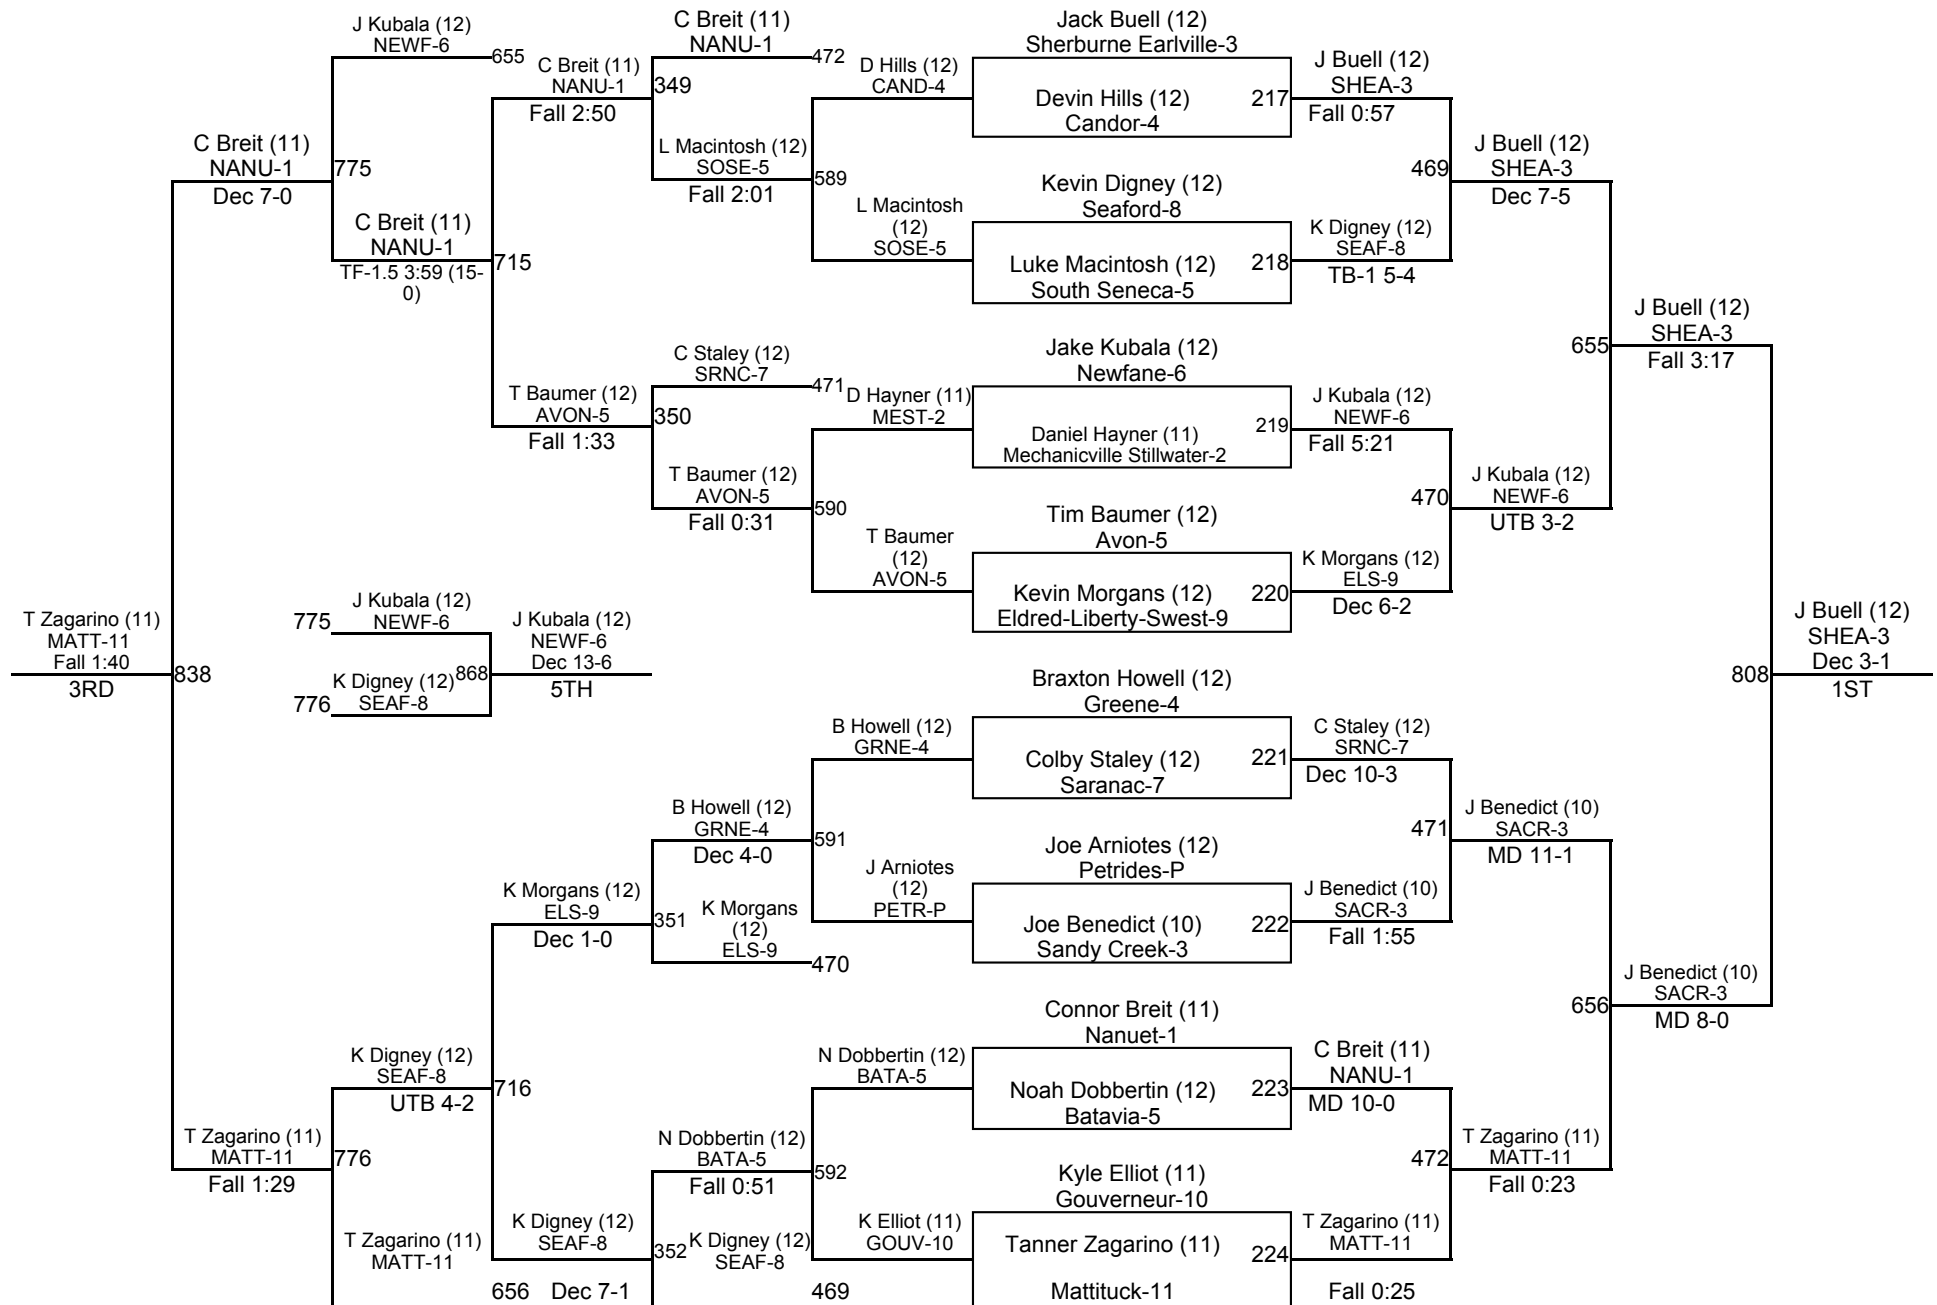

II-160

2016 NYSPHSAA State Championships

II-170

2016 NYSPHSAA State Championships

II-182

2016 NYSPHSAA State Championships

II-195

2016 NYSPHSAA State Championships