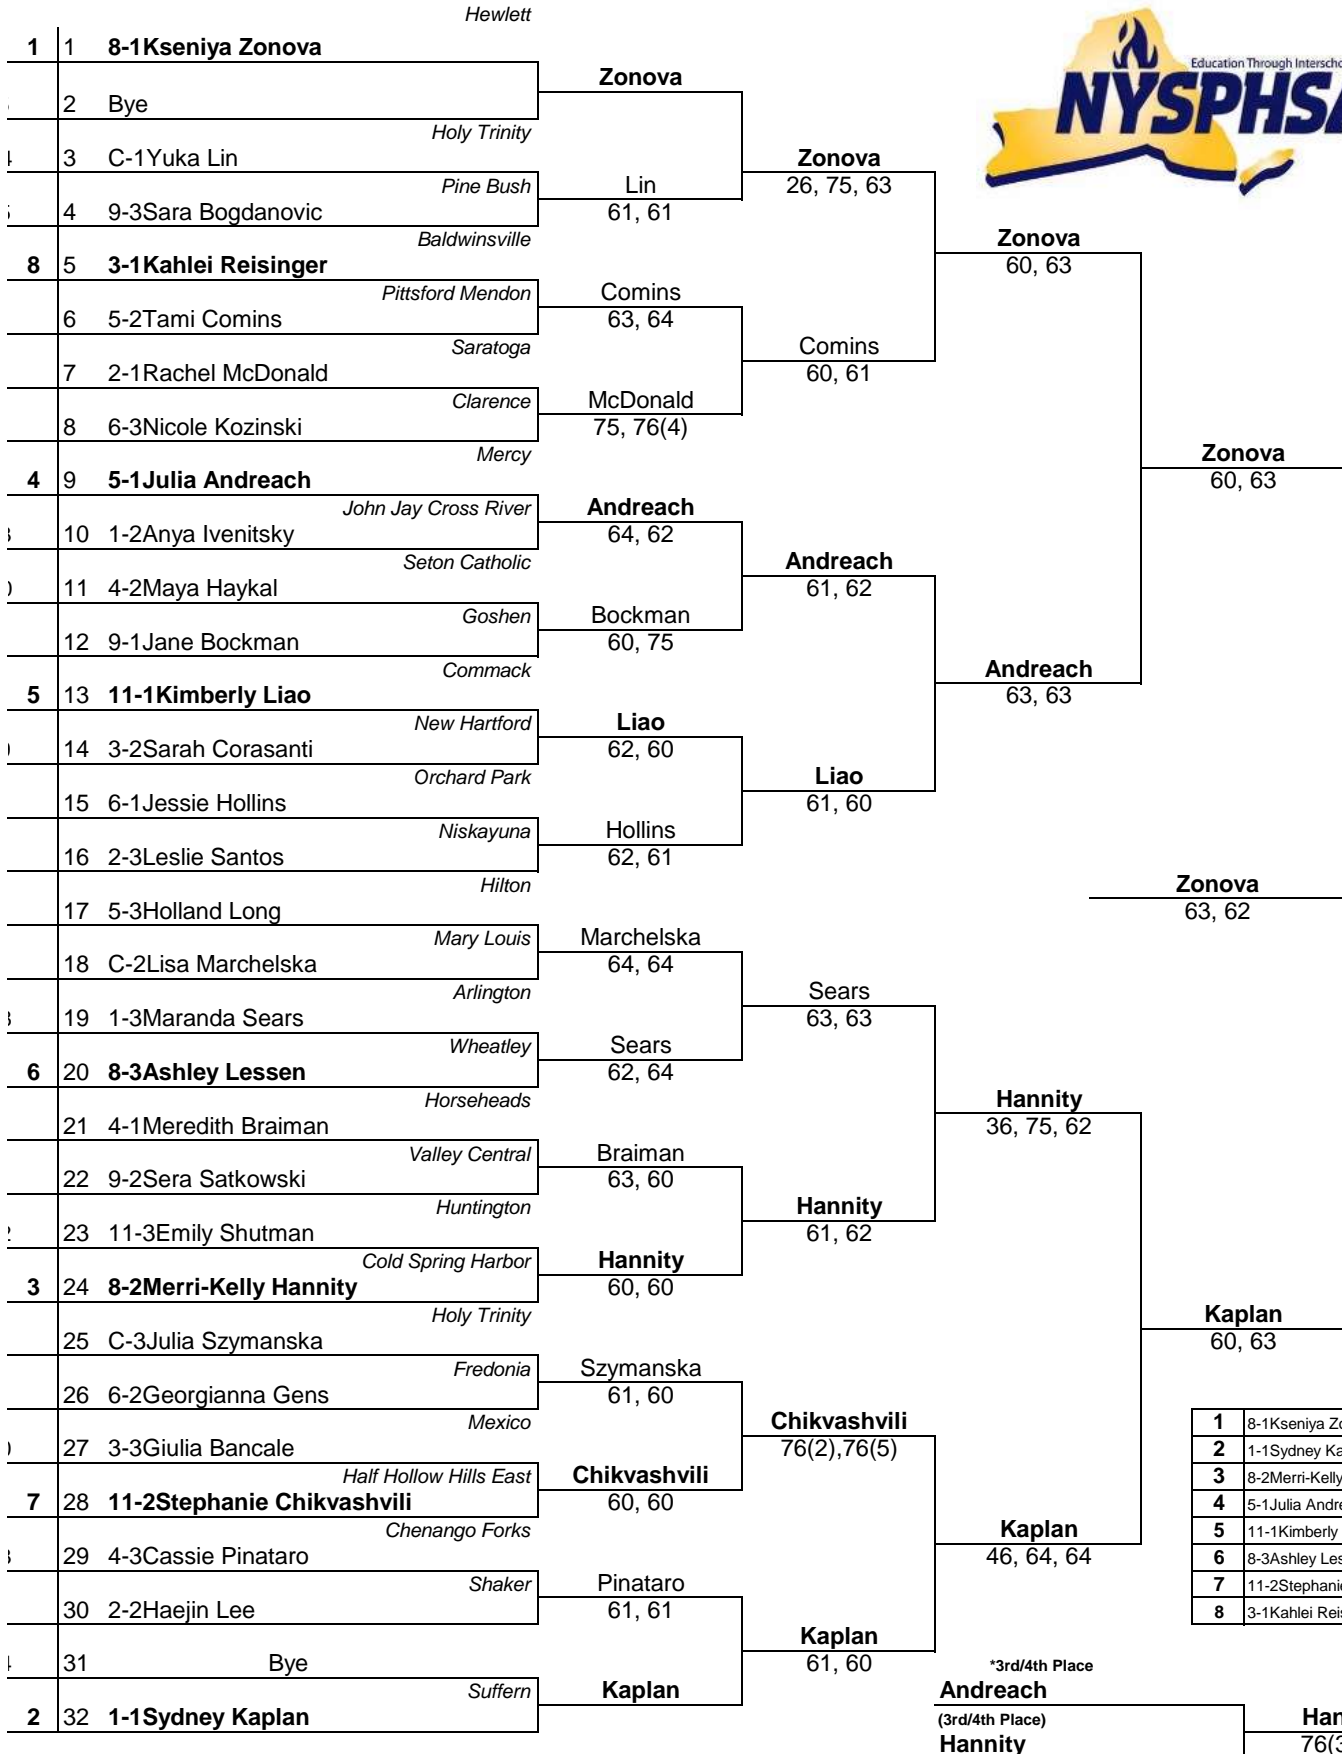

2015 NYSPHSAA GIRLS TENNIS CHAMPIONSHIPS

Tri-City Fitness; Latham, NY
October 31st - November 2nd, 2015

SINGLES

1	8-1Kseniya Zonova
2	1-1Sydney Kaplan
3	8-2Merri-Kelly Hannity
4	5-1Julia Andreach
5	11-1Kimberly Liao
6	8-3Ashley Lessen
7	11-2Stephanie Chikvashvili
8	3-1Kahlei Reisinger

Tournament Director
Chris Horgan

Tournament Referee