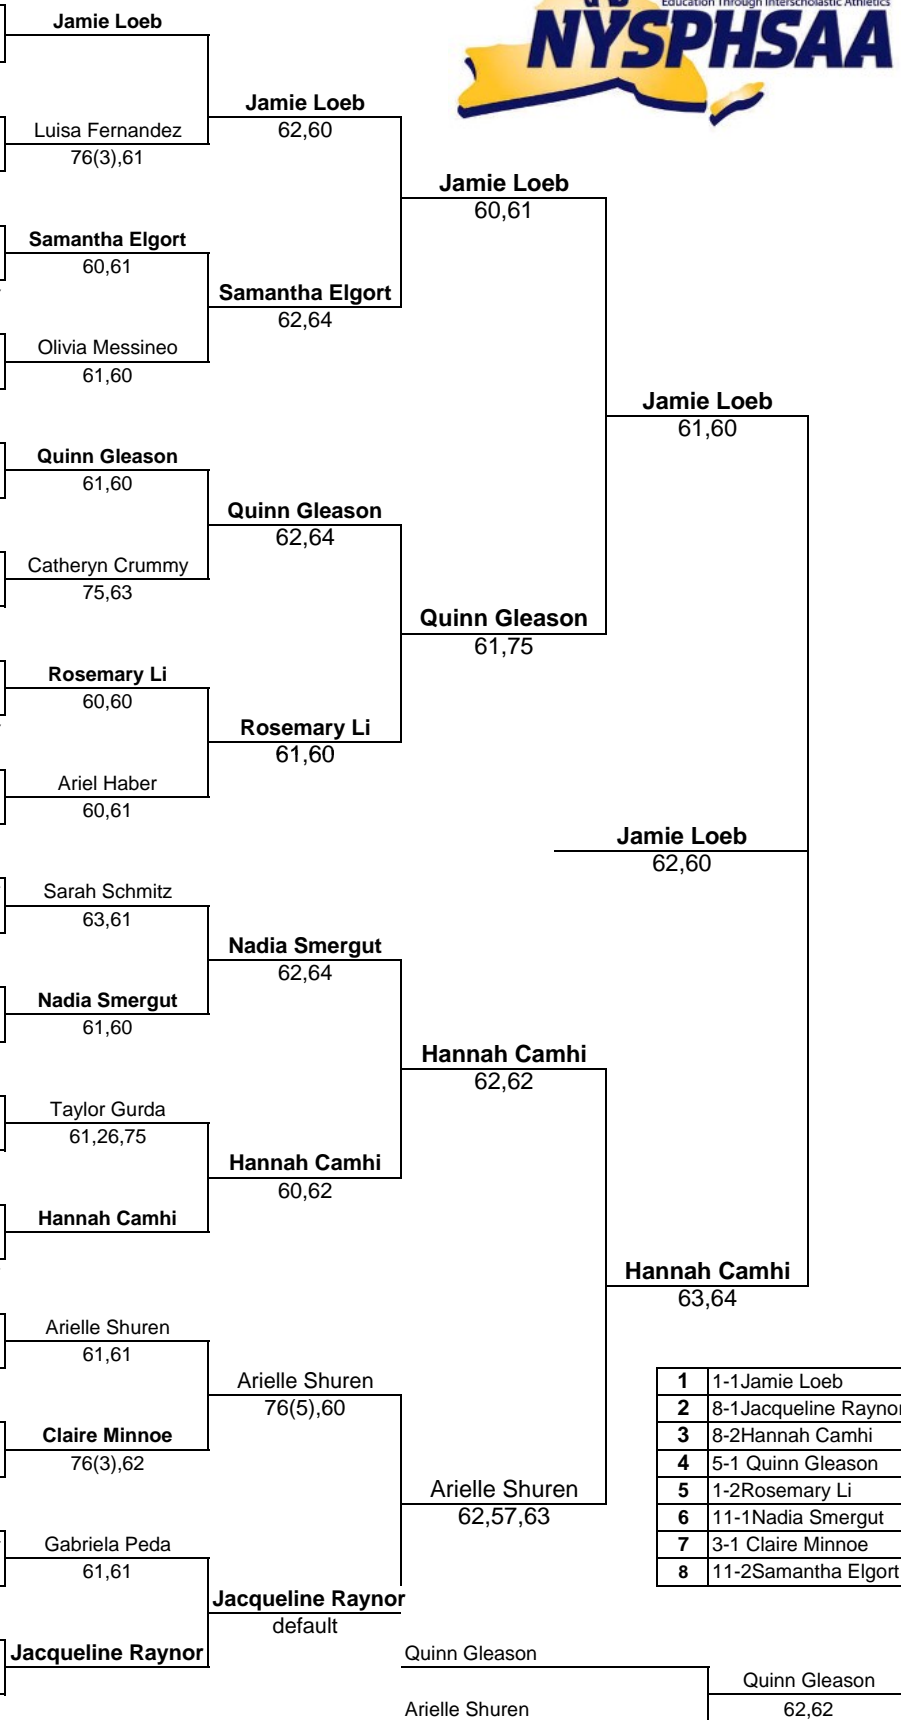

2010 NYSPHSAA GIRLS TENNIS CHAMPIONSHIPS

EASTSIDE RACQUET CLUB, MANLIUS, NY

NOVEMBER 6-8, 2010

Singles

| | | | |
|---|----|------------------------------|----------------------------|
| 1 | 1 | 1-1 Jamie Loeb | Ossining HS |
| | 2 | Bye | |
| | 3 | 8-3 Devlin Ann Ammendola | Farmingdale HS |
| | 4 | 5-2 Luisa Fernandez | Pittsford Sutherland HS |
| | | | Half Hollow Hills East HS |
| 8 | 5 | 11-2 Samantha Elgart | |
| | 6 | 4-3 Abby Braiman | Horseheads HS |
| | 7 | 3-2 Olivia Messineo | Christian Brothers Academy |
| | | | East Aurora |
| | 8 | 6-2 Taylor Cole | Honeoye Falls-Lima HS |
| 4 | 9 | 5-1 Quinn Gleason | |
| | 10 | 3-3 Sienna Susko | Fayetteville-Manlius HS |
| | 11 | 11-3 Sara Finger | Smithtown East HS |
| | | | Shaker HS |
| | 12 | 2-1 Catheryn Crummy | Horace Greely HS |
| 5 | 13 | 1-2 Rosemary Li | |
| | 14 | 6-1 Disha Yellayi | Williamsville East HS |
| | 15 | C-1 Jen Ferguson | Sacred Heart Academy |
| | | | Walkill HS |
| | 16 | 9-1 Ariel Haber | Fairport HS |
| | 17 | 5-3 Sarah Schmitz | Susquehanna Valley HS |
| | 18 | 4-2 Allison Starke | Emma Willard HS |
| | 19 | 2-2 Claire Schmitz | Ross HS |
| 6 | 20 | 11-1 Nadia Smergut | Minisink Valley HS |
| | 21 | 9-2 Taylor Gurda | Alden HS |
| | 22 | 6-3 Ashley Chevallier | |
| | 23 | Bye | Syosset HS |
| 3 | 24 | 8-2 Hannah Camhi | Delaware Academy |
| | 25 | 4-1 Sarah Clark | Suffern HS |
| | 26 | 1-3 Arielle Shuren | Cornwall HS |
| | 27 | 9-3 Eva Siska | Auburn HS |
| 7 | 28 | 3-1 Claire Minnoe | Guilderland HS |
| | 29 | 2-3 Gabriela Peda | St John the Baptist |
| | 30 | C-2 Courtney Line | |
| | 31 | Bye | Garden City HS |
| 2 | 32 | 8-1 Jacqueline Raynor | |

| | |
|---|-----------------------|
| 1 | 1-1 Jamie Loeb |
| 2 | 8-1 Jacqueline Raynor |
| 3 | 8-2 Hannah Camhi |
| 4 | 5-1 Quinn Gleason |
| 5 | 1-2 Rosemary Li |
| 6 | 11-1 Nadia Smergut |
| 7 | 3-1 Claire Minnoe |
| 8 | 11-2 Samantha Elgart |